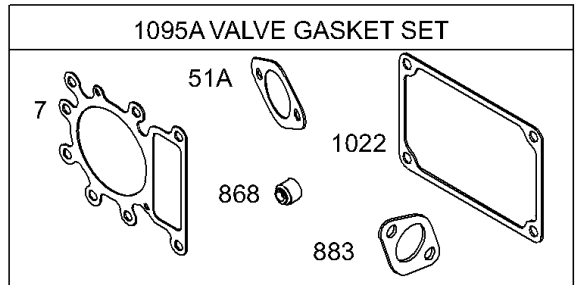

Cylinder Head, Rocker Cover, Oil Pump, Oil Filter

REF NO	PART NO	QTY	DESCRIPTION
5	698148		HEAD, Cylinder
7	273280S		GASKET, Cylinder Head
13	690360		SCREW -(Cylinder Head)
33	695760		VALVE, Exhaust
34	695761		VALVE, Intake
35	691279		SPRING, Valve -(Intake)
36	691279		SPRING, Valve -(Exhaust)
42	499586		KEEPER, Valve
45	690564		TAPPET, Valve
50	690193		MANIFOLD, Intake
51	692137		GASKET, Intake
51A	272569S		GASKET, Intake -Used Before Code Date 97100600
53	690227		STUD -(Carburetor)
54	691148		SCREW -(Intake Manifold) -Used After Code Date 97100500
54A	690953		SCREW -(Intake Manifold) -Used Before Code Date 97100600
192	691986		ADJUSTER, Rocker Arm
238	691843		CAP, Valve
287	691002		SCREW -(Dipstick Tube)
337	491055S		PLUG, Spark
383	89838S		WRENCH, Spark Plug
523	692014		DIPSTICK
524	281370S		SEAL, O-Ring -(Dipstick Tube)
525	691398		TUBE, Dipstick
617	692138		SEAL, O-Ring -(Intake Manifold)
635	691909		BOOT, Spark Plug
654	690958		NUT -(Carburetor)
737	691118		SCREW -(Oil Filter Adapter)
750	691033		SCREW -(Oil Pump Cover) -Used After Code Date 98063000
750A	692198		SCREW -(Oil Pump Cover) -Used Before Code Date 98070100
830	691095		STUD, Rocker Arm
842	691870		SEAL, O-Ring -(Dipstick Tube)
847	496415		DIPSTICK/TUBE ASSEMBLY
868	690968		SEAL, Valve
883	692236		GASKET, Exhaust
914	691108		SCREW -(Rocker Cover)
943	690589		SEAL, O-Ring -(Oil Pump Cover) -Used After Code Date 98063000