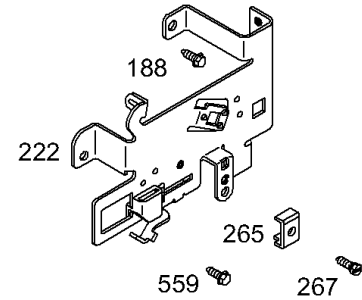

Blower Housings, Label and Emissions Labels, Controls, Fuel Pump, Springs

Mfg. No: 28Q777-0691-E1

1019 LABEL KIT

1036 EMISSION LABEL

Blower Housings, Label and Emissions Labels, Controls, Fuel Pump, Springs

REF NO	PART NO	QTY	DESCRIPTION
37	690456		GUARD, Flywheel
78	690661		SCREW -(Flywheel Guard)
187	296004		LINE, Fuel -(Cut To Required Length)
188	691693		SCREW -(Control Bracket)
202	691841		LINK, Mechanical Governor
209	692208		SPRING, Governor -(Green)
216	691840		LINK, Choke
222	694042		BRACKET, Control
227	691374		LEVER, Governor Control
232	691842		SPRING, Governor Link
240	394358S		FILTER, Fuel -(White)
240	298090S		FILTER, Fuel -(Red)
265	691024		CLAMP, Casing
267	690804		SCREW -(Casing Clamp)
268	691025		CASING, Control Wire -(Cut To Required Length)
269	691026		WIRE, Control -(Cut To Required Length)
270	691027		NUT -(Control Wire Casing)
271	691028		LEVER, Control
304	690497		HOUSING, Blower
305	691108		SCREW -(Blower Housing)
318	692127		SCREW -(Mounting Bracket)
385	691108		SCREW -(Fuel Pump)
387	808656		PUMP, Fuel
404	691691		WASHER -(Governor Crank)
493	690493		BRACKET, Mounting -(Front)
493A	690494		BRACKET, Mounting -(Rear)
505	691251		NUT -(Governor Control Lever)
559	690661		SCREW -(Remote Choke Stop)
562	691119		BOLT -(Governor Control Lever)
601	95162S		CLAMP, Hose
601A	691038		CLAMP, Hose -(Black)
614	691620		PIN, Cotter
616	692012		CRANK, Governor
628	690661		SCREW -(Fuel Pump Bracket)
668	690510		SPACER -(Fuel Pump)
727	490324		COVER, Starter Drive -(Includes Mounting Hardware)