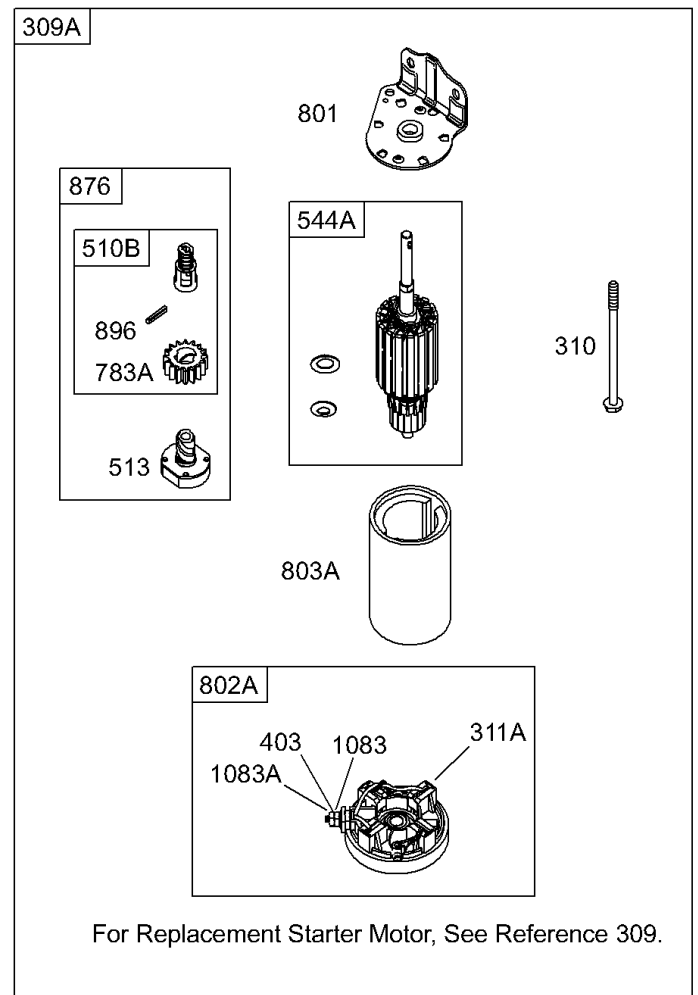

Electric Starter

REF NO	PART NO	QTY	DESCRIPTION
309	499521		MOTOR, Starter -(4 3/8 Housing Length For Aluminum Ring Gear Only)
309	693054		MOTOR, Starter -(3 5/8) (Aluminum Ring Gear)
309	693551		MOTOR, Starter -(3 5/8 Housing Length For Steel Ring Gear Only)
309	693552		MOTOR, Starter -(4 3/8 Housing Length For Steel Ring Gear Only)
309	497401		MOTOR, Starter -(4 3/8 Housing Length For Plastic Ring Gear Only)
309	497595		MOTOR, Starter -(3 5/8) (Plastic Ring Gear)
309A	-----		Motor-Starter -(For Replacement Starter Motor, Order Reference 309)
310	691263		BOLT -(Starter Motor) (4 3/8 Housing)
310	690323		BOLT -(Starter Motor) (3 5/8" Housing Length)
310	692329		BOLT -(Starter Motor) (4 9/16 Housing)
311	497608		SET, Brush
311A	395538		SET, Brush -(3 5/8 Housing)
311B	490311		SET, Brush -(4 9/16 Housing)
403	690288		WASHER -(End Cap)
462	691261		WASHER -(Starter Cable)
503	691532		STRAP, Starter -Used Before Code Date 99070600
510	693699		DRIVE, Starter -(Used With Steel Ring Gear)
510A	696541		DRIVE, Starter -(Used With Aluminum And Plastic Ring Gears)
510B	696540		DRIVE, Starter
513	692024		CLUTCH, Drive
544	692034		ARMATURE, Starter -(3 5/8 Housing)
544A	490309		ARMATURE, Starter -(4 3/8 Housing)
544A	390837		ARMATURE, Starter -(3 5/8 Housing)
579	691029		NUT -(Starter Cable)
697	690372		SCREW -(Drive Cap)
697A	691058		SCREW -(Drive Cap)
729A	224723		CLIP, Wire -(Starter Motor)
783	693713		GEAR, Pinion -(Steel Ring Gear Only)
783A	695708		GEAR, Pinion
797	693167		NUT -(Brush Retainer)
801	691283		CAP, Drive
802	691286		CAP, End
802A	395537		CAP, End -(3 5/8 Housing)