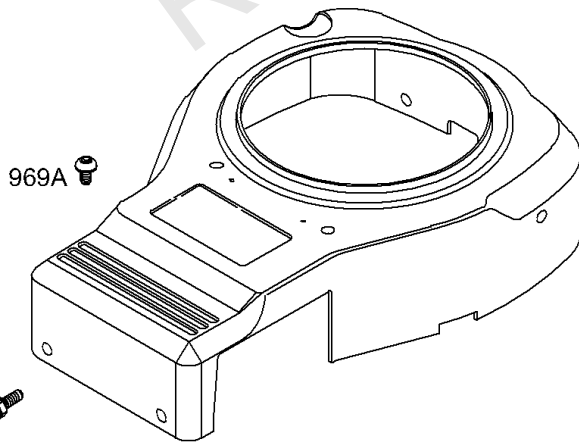

Blower Housings, Label and Emissions Labels, Controls, Fuel Pump, Springs

Mfg. No: 28Q777-0691-E1

601A

269

270

202

209

216

232

404

614

227

505

562

188

222

265

559

267

969A

921

969