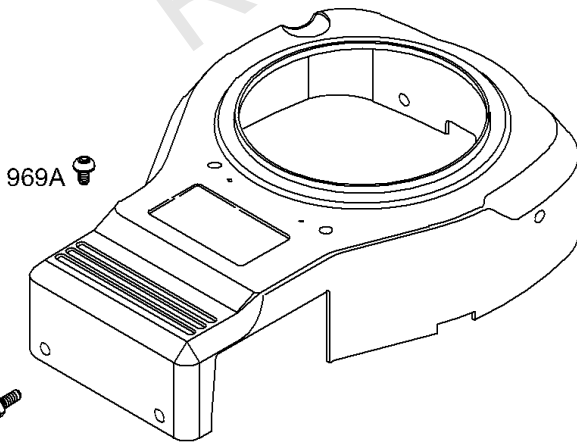

Blower Housings, Label and Emissions Labels, Controls, Fuel Pump, Springs

Mfg. No: 28Q777-0691-E1

1019 LABEL KIT

1036 EMISSION LABEL

Blower Housings, Label and Emissions Labels, Controls, Fuel Pump, Springs

REF NO	PART NO	QTY	DESCRIPTION
37	690456		GUARD, Flywheel
78	690661		SCREW -(Flywheel Guard)
187	296004		LINE, Fuel -(Cut To Required Length)
188	691693		SCREW -(Control Bracket)
202	691841		LINK, Mechanical Governor
209	692208		SPRING, Governor -(Green)
216	691840		LINK, Choke
222	694042		BRACKET, Control
227	691374		LEVER, Governor Control
232	691842		SPRING, Governor Link
240	394358S		FILTER, Fuel -(White)
240	298090S		FILTER, Fuel -(Red)
265	691024		CLAMP, Casing
267	690804		SCREW -(Casing Clamp)
268	691025		CASING, Control Wire -(Cut To Required Length)
269	691026		WIRE, Control -(Cut To Required Length)
270	691027		NUT -(Control Wire Casing)
271	691028		LEVER, Control
304	690497		HOUSING, Blower
305	691108		SCREW -(Blower Housing)
318	692127		SCREW -(Mounting Bracket)
385	691108		SCREW -(Fuel Pump)
387	808656		PUMP, Fuel
404	691691		WASHER -(Governor Crank)
493	690493		BRACKET, Mounting -(Front)
493A	690494		BRACKET, Mounting -(Rear)
505	691251		NUT -(Governor Control Lever)
559	690661		SCREW -(Remote Choke Stop)
562	691119		BOLT -(Governor Control Lever)
601	95162S		CLAMP, Hose
601A	691038		CLAMP, Hose -(Black)
614	691620		PIN, Cotter
616	692012		CRANK, Governor
628	690661		SCREW -(Fuel Pump Bracket)
668	690510		SPACER -(Fuel Pump)
727	490324		COVER, Starter Drive -(Includes Mounting Hardware)