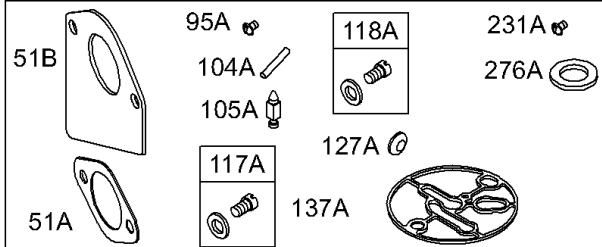

## Walbro and Nikki Carburetors

REF NO	PART NO	QTY	DESCRIPTION
130	691750		VALVE, Throttle
130A	695418		VALVE, Throttle
131	494379		KIT, Throttle Shaft
131A	695421		KIT, Throttle Shaft
133	494381		FLOAT, Carburetor
133A	694914		FLOAT, Carburetor
135	696142		TUBE, Fuel Transfer
137	281165S		GASKET, Float Bowl
137A	695426		GASKET, Float Bowl
141	495097		KIT, Choke Shaft -(Manual Choke) (Lmt 28,31,55,91,155,156)
141A	495931		KIT, Choke Shaft -(Choke-A-Matic)
141B	695420		KIT, Choke Shaft
142	231990		NOZZLE, Carburetor -(Standard) (LMT 33, 34, 73, 74, 76, 121, 122, 124, 125, 126, 128, 129, 130, 132,137, 138)
142	692412		NOZZLE, Carburetor -(Standard) (LMT 149, 150, 152, 153, 154, 155, 156)
147	497472		JET, Pilot -(LMT 33, 34)
147	231985		JET, Pilot -(LMT 73, 74, 76, 121, 122, 124, 125, 126, 128, 129, 130, 132, 137, 138)
186A	692317		CONNECTOR, Hose -(Carburetor) -Used Before Code Date 02102800
187A	699331		LINE, Fuel -(Formed)(10-1/4 )(Cut to Required Length)
187A	697907		LINE, Fuel -(Formed)(9-5/8 Inches )(Cut To Required Length)
217	695409		SPRING, Choke Return
231	691636		SCREW -(Choke Valve)
231A	690718		SCREW -(Choke Valve)
276	692255		WASHER, Sealing
276A	695410		WASHER, Sealing
369	695422		SPRING, Float Bowl
601	95162S		CLAMP, Hose
633	695414		SEAL, Choke/Throttle Shaft -(Choke Shaft)
634	690801		SPRING/SEAL ASSEMBLY -(LMT 155)
634A	690802		SPRING/SEAL ASSEMBLY -(LMT 154)
692	690572		SPRING, Detent
729	691335		CLIP, Wire -(Wiring Harness/Solenoid)
789	692037		HARNESS, Wiring
947	692734		SOLENOID, Fuel
947A	695423		SOLENOID, Fuel
947B	497672		SOLENOID, Fuel
975	495933		BOWL, Float -(Float Bowl)
975A	695417		BOWL, Float
977	690192		SET, Carburetor Gasket -Used After Code Date 97060500