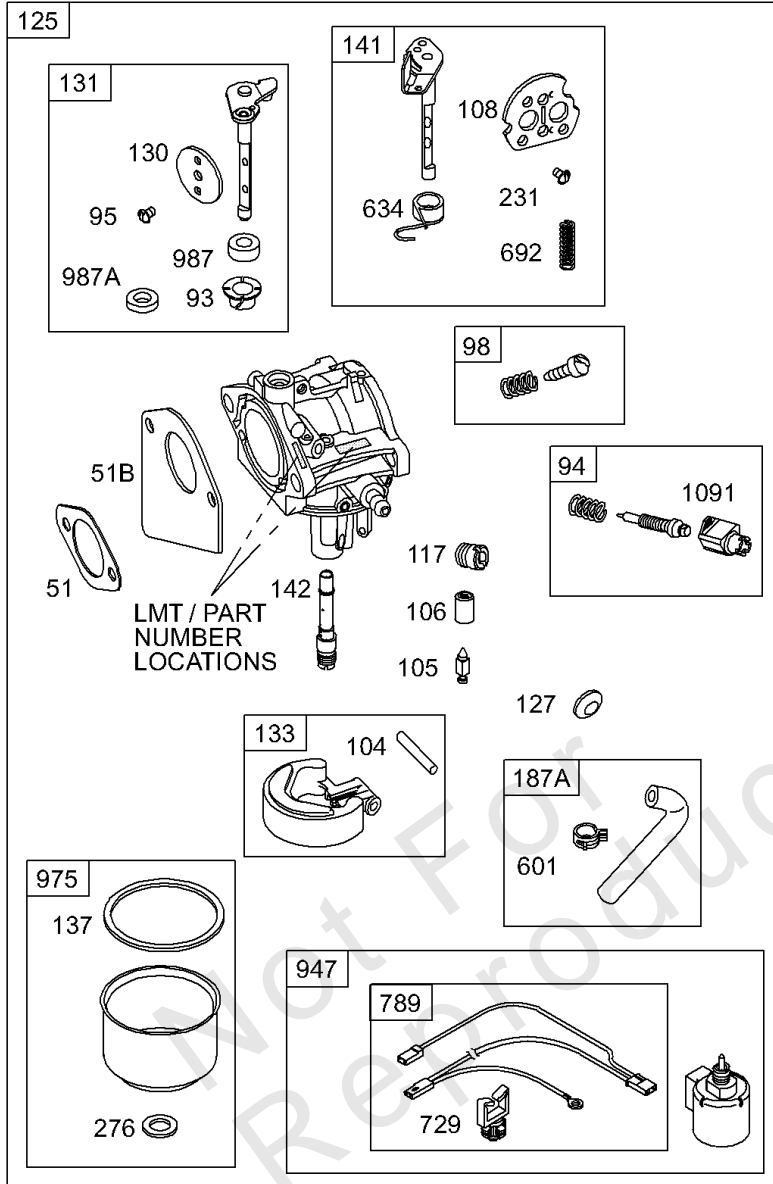

WALBRO

NIKKI