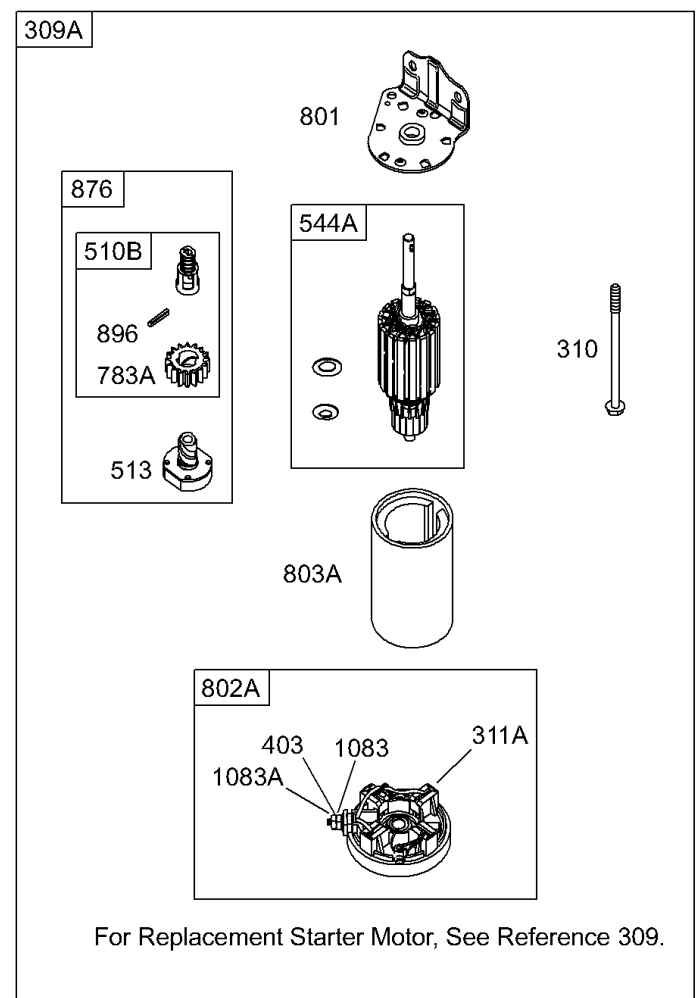

Electric Starter

REF NO	PART NO	QTY	DESCRIPTION
803	693757		HOUSING, Starter -(3-5/8 Housing)(4 3/8 Housing Length Serviced By ReferenceNumber 309)
803A	398159		HOUSING, Starter -(3 5/8 Housing)
803A	494205		HOUSING, Starter -(4 3/8 Housing)
876	696539		KIT, Pinion Spring
896	691641		PIN, Drive Retainer
1051	691265		RING, Retaining
1083	690958		NUT -(End Cap) (Serrated)
1083A	691626		NUT -(End Cap)
1090	691293		RETAINER, Brush

Not For Reproduction