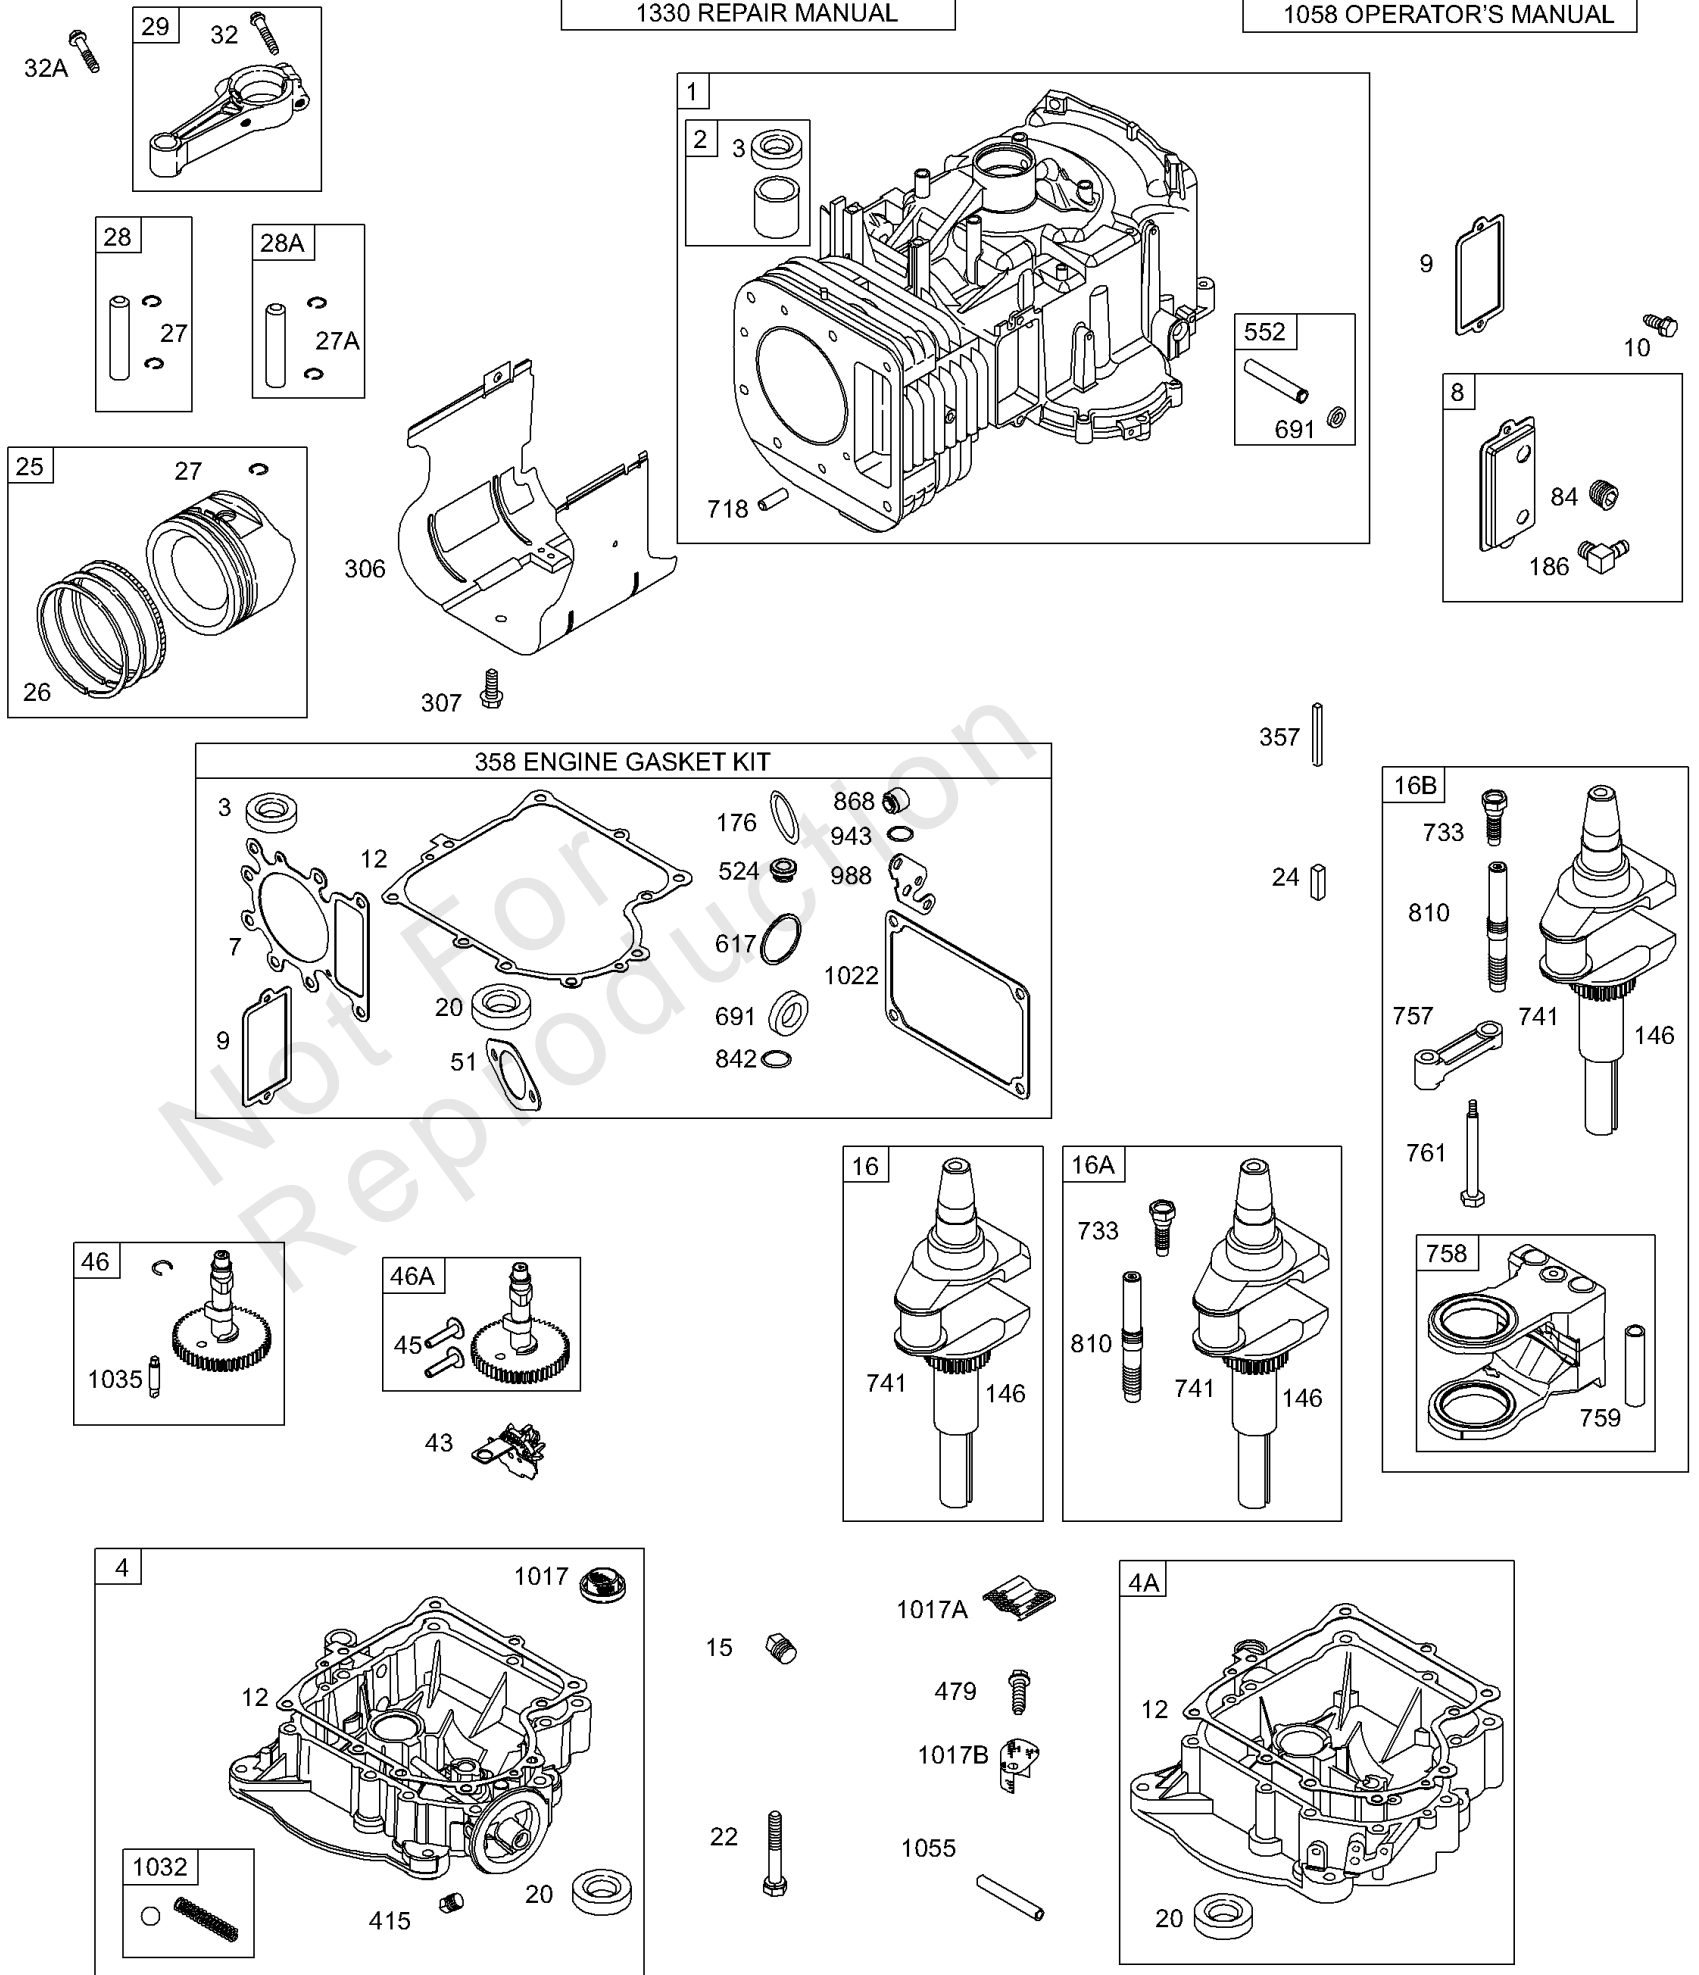

Crankshaft, Sump, Cylinder, Piston/Rings, Connecting Rod

REF NO	PART NO	QTY	DESCRIPTION
26	495855		SET, Ring -(.030 Oversize) -Used Before Code Date 01041900
26	495851		SET, Ring -(.020 Oversize) -Used Before Code Date 01041900
26	495854		SET, Ring -(Standard) -Used Before Code Date 01041900
27	691299		LOCK, Piston Pin -Used After Code Date 95101500
27A	691792		LOCK, Piston Pin -Used Before Code Date 95101600
28	498319		PIN, Piston -(Standard) -Used After Code Date 95101500
28	498320		PIN, Piston -(.005 Oversize) -Used After Code Date 95101500
28A	299691		PIN, Piston -(Standard) -Used Before Code Date 95101600
28A	391286		PIN, Piston -(.005 Oversize) -Used Before Code Date 95101600
29	495490		ROD, Connecting -(.020 Undersize) -Used Before Code Date 98070100
29	692419		ROD, Connecting -(Standard) -Used After Code Date 98063000
29	692420		ROD, Connecting -(.020 Undersize) -Used After Code Date 98063000
29	494504S		ROD, Connecting -(Standard) -Used Before Code Date 98070100
32	692852		SCREW -(Connecting Rod) (1 5/8) -Used After Code Date 98063000
32	690356		SCREW -(Connecting Rod) (1 7/8) -Used Before Code Date 98070100
32A	690348		SCREW -(Connecting Rod) (1 5/8) -Used Before Code Date 98070100
43	691968		SLINGER, Governor/Oil
45	690564		TAPPET, Valve
46	698492		CAMSHAFT -Used After Code Date 98063000
46A	790340		CAMSHAFT -Used Before Code Date 98070100
51	692137		GASKET, Intake
84	690343		PLUG, Oil Drain
146	691639		KEY, Timing
176	691917		SEAL, O-Ring -(Air Cleaner Base)
186	691609		CONNECTOR, Hose -(Vacuum Line)(Breather Assembly)
306	698454		SHIELD, Cylinder
307	691003		SCREW -(Cylinder Shield)

1330 REPAIR MANUAL

1058 OPERATOR'S MANUAL