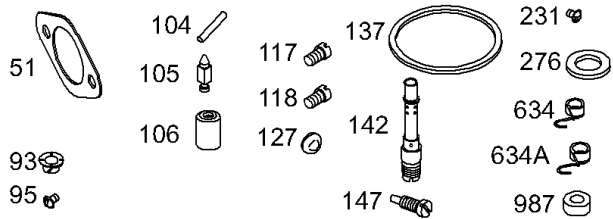

121 CARBURETOR OVERHAUL KIT