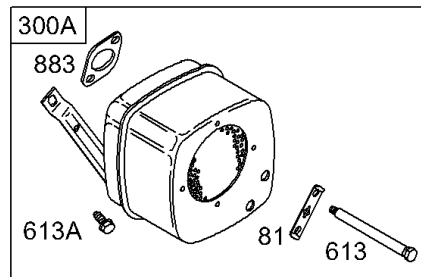

Air Filter, Mufflers

REF NO	PART NO	QTY	DESCRIPTION
11	691328		TUBE, Breather
81	691178		LOCK, Muffler Screw
167	692297		SEAL, Air Cleaner Nut
176	691917		SEAL, O-Ring -(Air Cleaner Base)
185	690958		NUT -(Air Cleaner Base)
300	690850		MUFFLER
300A	496022S		MUFFLER
344	693675		SCREW -(Cable Clamp)
346	690661		SCREW -(Spark Arrestor)
445	496894S		FILTER, A/C Cartridge
467	691668		KNOB, Air Cleaner Cover
607	690703		SCREW -(Air Cleaner Brace)
607A	691693		SCREW -(Air Cleaner Brace)
613	691416		SCREW -(Muffler)
613A	691678		SCREW -(Muffler)
613B	692198		SCREW -(Muffler)
646	690460		BRACE, Air Cleanr
676	396903		DEFLECTOR, Muffler
676A	393761		DEFLECTOR, Muffler -(Side Outlet)
677	690661		SCREW -(Muffler Deflector)
711	690703		SCREW -(Carburetor Shield)
725	690420		SHIELD, Heat
819	690297		SCREW -(Muffler Bracket)
819A	691678		SCREW -(Muffler Bracket)
819B	691676		SCREW -(Muffler Bracket)
823	698941		SCREW -(Muffler Adapter)
863	691204		BRACKET, Muffler
863A	691205		BRACKET, Muffler
864	496750		ADAPTER, Muffler
875	696129		BASE, Air Cleaner -(Plastic)
883	692236		GASKET, Exhaust
884	690853		CLAMP, Muffler
967	272403S		FILTER, Pre Cleaner
968	692355		COVER, Air Cleaner
971	690810		SCREW -(Air Cleaner Base to Carburetor) -Used Before Code Date 97100600
971	692129		SCREW -(Air Cleaner Base to Carburetor) -Used After Code Date 97100500