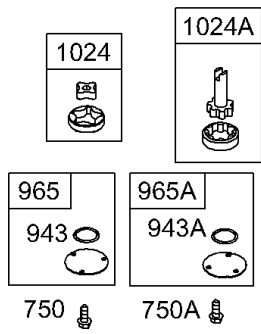

Crankshaft, Sump, Cylinder, Piston/Rings, Connecting Rod

REF NO	PART NO	QTY	DESCRIPTION
357	691483		KEY, Drive Pulley
358	495993		GASKET SET, Engine -Used Before Code Date 97100600
358	691580		GASKET SET, Engine -Used After Code Date 97100500
415	690283		PLUG, Oil -(Pressure Relief Valve)
479	691627		SCREW -(Oil Pump Screen) -Used Before Code Date 94110700
524	281370S		SEAL, O-Ring -(Dipstick Tube)
552	491986		BUSHING, Governor Crank -(1/4 I.D.)
617	692138		SEAL, O-Ring -(Intake Manifold)
691	692407		SEAL, Governor Shaft
718	690959		PIN, Locating
733	698139		SCREW -(Crankshaft Extension)
741	691284		GEAR, Timing
757	691714		LINK, Counterweight -(-Used After Code Date 78100411)
758	692423		COUNTERWEIGHT
759	691239		PIN, Counterweight
761	691096		SCREW -(Counterweight)
810	691779		EXTENSION, Crankshaft
842	691870		SEAL, O-Ring -(Dipstick Tube)
868	690968		SEAL, Valve
943	690589		SEAL, O-Ring -(Oil Pump Cover) -Used After Code Date 98063000
988	691317		GASKET, Oil Adapter
1017	690770		SCREEN, Oil Pump -Used After Code Date 98071900
1017A	691216		SCREEN, Oil Pump
1017B	225019		SCREEN, Oil Pump -Used Before Code Date 94110700
1022	272475S		GASKET, Rocker Cover
1032	491710		SPRING, Compression
1035	693784		SHAFT, Pump -Used After Code Date 98063000
1055	690528		TUBE, Oil Pump
1058	274789		MANUAL, Operator's -(Emission)
1058	272904		MANUAL, Operator's -(Non Emission)
1330	272147		MANUAL, Repair