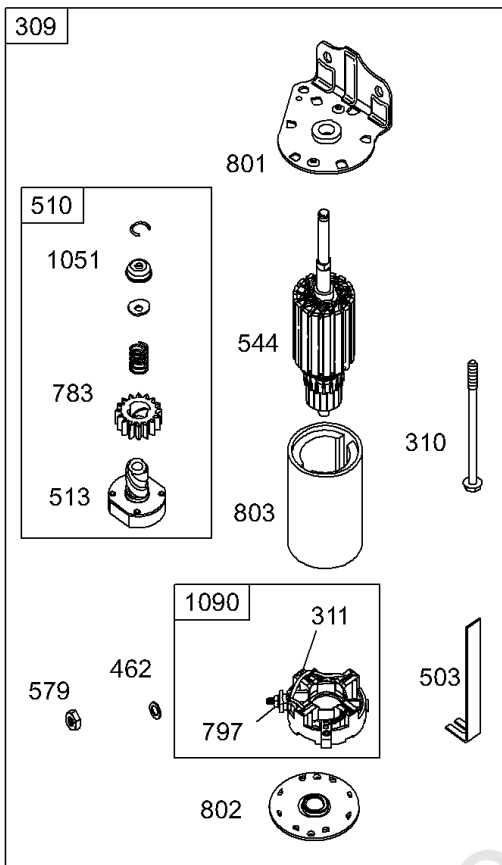

Electric Starter

REF NO	PART NO	QTY	DESCRIPTION
803	693757		HOUSING, Starter -(3-5/8 Housing)(4 3/8 Housing Length Serviced By ReferenceNumber 309)
803A	398159		HOUSING, Starter -(3 5/8 Housing)
803A	494205		HOUSING, Starter -(4 3/8 Housing)
876	696539		KIT, Pinion Spring
896	691641		PIN, Drive Retainer
1051	691265		RING, Retaining
1083	690958		NUT -(End Cap) (Serrated)
1083A	691626		NUT -(End Cap)
1090	691293		RETAINER, Brush

Not For Reproduction