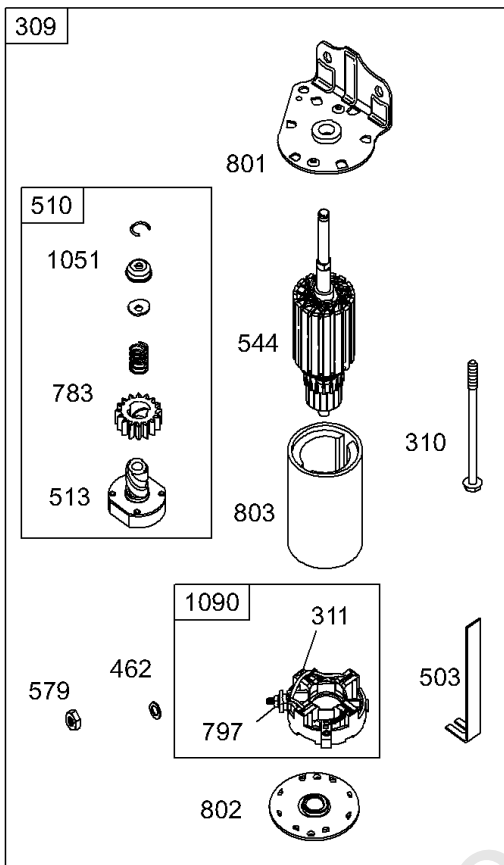

Electric Starter

REF NO	PART NO	QTY	DESCRIPTION
309	499521		MOTOR, Starter -(4 3/8 Housing Length For Aluminum Ring Gear Only)
309	693054		MOTOR, Starter -(3 5/8) (Aluminum Ring Gear)
309	693551		MOTOR, Starter -(3 5/8 Housing Length For Steel Ring Gear Only)
309	693552		MOTOR, Starter -(4 3/8 Housing Length For Steel Ring Gear Only)
309	497401		MOTOR, Starter -(4 3/8 Housing Length For Plastic Ring Gear Only)
309	497595		MOTOR, Starter -(3 5/8) (Plastic Ring Gear)
309A	-----		Motor-Starter -(For Replacement Starter Motor, Order Reference 309)
310	691263		BOLT -(Starter Motor) (4 3/8 Housing)
310	690323		BOLT -(Starter Motor) (3 5/8" Housing Length)
310	692329		BOLT -(Starter Motor) (4 9/16 Housing)
311	497608		SET, Brush
311A	395538		SET, Brush -(3 5/8 Housing)
311B	490311		SET, Brush -(4 9/16 Housing)
403	690288		WASHER -(End Cap)
462	691261		WASHER -(Starter Cable)
503	691532		STRAP, Starter -Used Before Code Date 99070600
510	693699		DRIVE, Starter -(Used With Steel Ring Gear)
510A	696541		DRIVE, Starter -(Used With Aluminum And Plastic Ring Gears)
510B	696540		DRIVE, Starter
513	692024		CLUTCH, Drive
544	692034		ARMATURE, Starter -(3 5/8 Housing)
544A	490309		ARMATURE, Starter -(4 3/8 Housing)
544A	390837		ARMATURE, Starter -(3 5/8 Housing)
579	691029		NUT -(Starter Cable)
697	690372		SCREW -(Drive Cap)
697A	691058		SCREW -(Drive Cap)
729A	224723		CLIP, Wire -(Starter Motor)
783	693713		GEAR, Pinion -(Steel Ring Gear Only)
783A	695708		GEAR, Pinion
797	693167		NUT -(Brush Retainer)
801	691283		CAP, Drive
802	691286		CAP, End
802A	395537		CAP, End -(3 5/8 Housing)