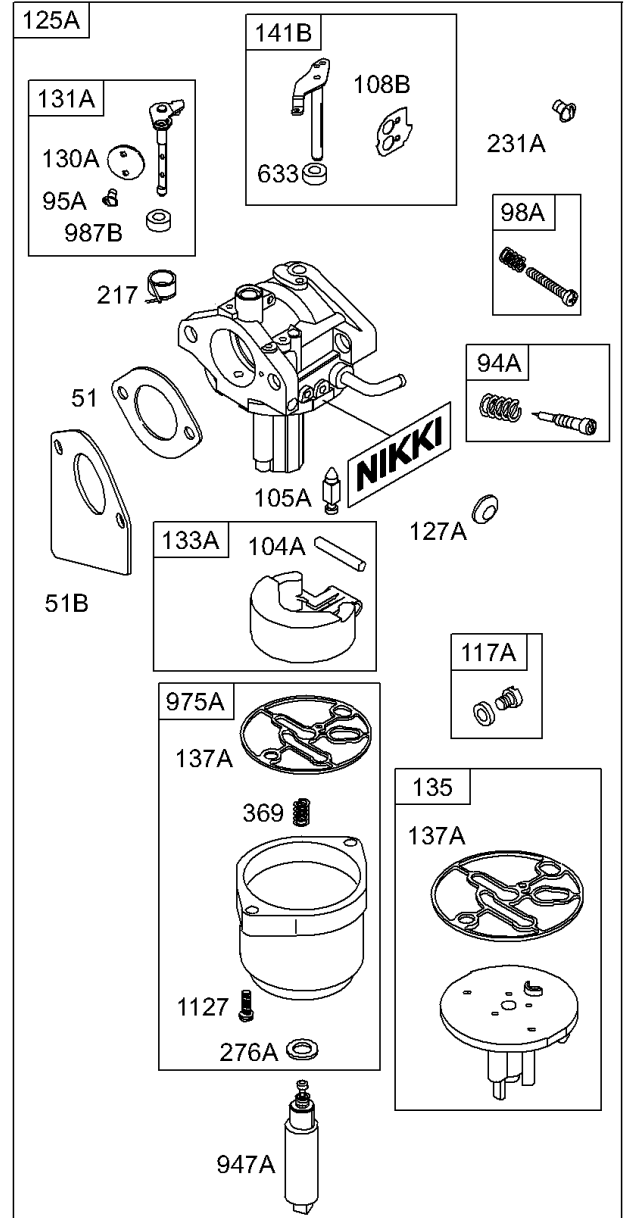

WALBRO

NIKKI