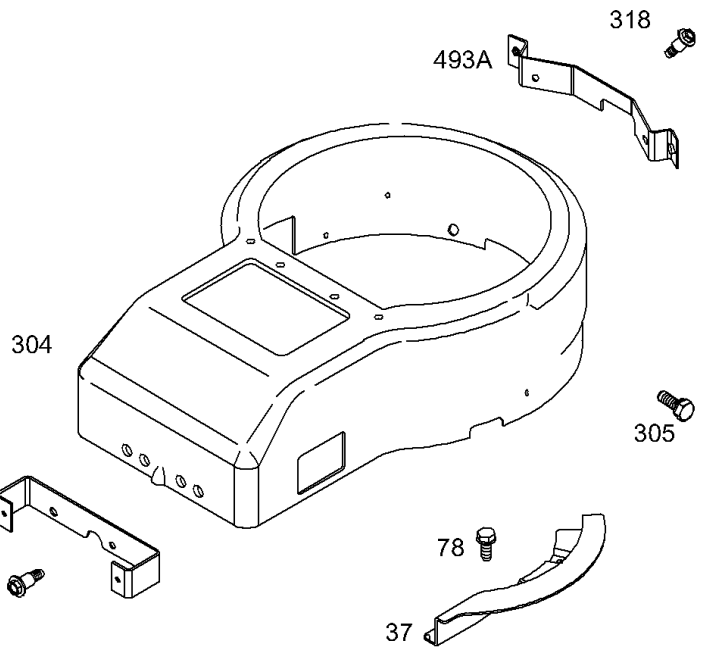

Blower Housings, Label and Emissions Labels, Controls, Fuel Pump, Springs

Mfg. No: 28Q777-0691-E1

1019 LABEL KIT

1036 EMISSION LABEL

Blower Housings, Label and Emissions Labels, Controls, Fuel Pump, Springs

REF NO	PART NO	QTY	DESCRIPTION
37	690456		GUARD, Flywheel
78	690661		SCREW -(Flywheel Guard)
187	296004		LINE, Fuel -(Cut To Required Length)
188	691693		SCREW -(Control Bracket)
202	691841		LINK, Mechanical Governor
209	692208		SPRING, Governor -(Green)
216	691840		LINK, Choke
222	694042		BRACKET, Control
227	691374		LEVER, Governor Control
232	691842		SPRING, Governor Link
240	394358S		FILTER, Fuel -(White)
240	298090S		FILTER, Fuel -(Red)
265	691024		CLAMP, Casing
267	690804		SCREW -(Casing Clamp)
268	691025		CASING, Control Wire -(Cut To Required Length)
269	691026		WIRE, Control -(Cut To Required Length)
270	691027		NUT -(Control Wire Casing)
271	691028		LEVER, Control
304	690497		HOUSING, Blower
305	691108		SCREW -(Blower Housing)
318	692127		SCREW -(Mounting Bracket)
385	691108		SCREW -(Fuel Pump)
387	808656		PUMP, Fuel
404	691691		WASHER -(Governor Crank)
493	690493		BRACKET, Mounting -(Front)
493A	690494		BRACKET, Mounting -(Rear)
505	691251		NUT -(Governor Control Lever)
559	690661		SCREW -(Remote Choke Stop)
562	691119		BOLT -(Governor Control Lever)
601	95162S		CLAMP, Hose
601A	691038		CLAMP, Hose -(Black)
614	691620		PIN, Cotter
616	692012		CRANK, Governor
628	690661		SCREW -(Fuel Pump Bracket)
668	690510		SPACER -(Fuel Pump)
727	490324		COVER, Starter Drive -(Includes Mounting Hardware)