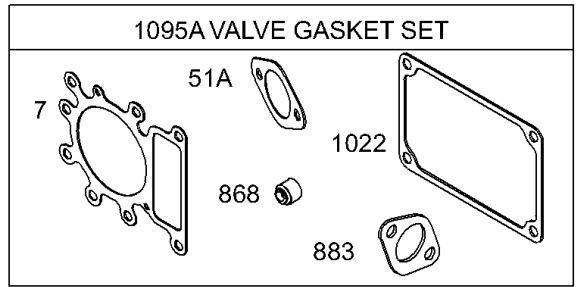

Crankshaft, Sump, Cylinder, Piston/Rings, Connecting Rod

REF NO	PART NO	QTY	DESCRIPTION
357	691483		KEY, Drive Pulley
358	495993		GASKET SET, Engine -Used Before Code Date 97100600
358	691580		GASKET SET, Engine -Used After Code Date 97100500
415	690283		PLUG, Oil -(Pressure Relief Valve)
479	691627		SCREW -(Oil Pump Screen) -Used Before Code Date 94110700
524	281370S		SEAL, O-Ring -(Dipstick Tube)
552	491986		BUSHING, Governor Crank -(1/4 I.D.)
617	692138		SEAL, O-Ring -(Intake Manifold)
691	692407		SEAL, Governor Shaft
718	690959		PIN, Locating
733	698139		SCREW -(Crankshaft Extension)
741	691284		GEAR, Timing
757	691714		LINK, Counterweight -(-Used After Code Date 78100411)
758	692423		COUNTERWEIGHT
759	691239		PIN, Counterweight
761	691096		SCREW -(Counterweight)
810	691779		EXTENSION, Crankshaft
842	691870		SEAL, O-Ring -(Dipstick Tube)
868	690968		SEAL, Valve
943	690589		SEAL, O-Ring -(Oil Pump Cover) -Used After Code Date 98063000
988	691317		GASKET, Oil Adapter
1017	690770		SCREEN, Oil Pump -Used After Code Date 98071900
1017A	691216		SCREEN, Oil Pump
1017B	225019		SCREEN, Oil Pump -Used Before Code Date 94110700
1022	272475S		GASKET, Rocker Cover
1032	491710		SPRING, Compression
1035	693784		SHAFT, Pump -Used After Code Date 98063000
1055	690528		TUBE, Oil Pump
1058	274789		MANUAL, Operator's -(Emission)
1058	272904		MANUAL, Operator's -(Non Emission)
1330	272147		MANUAL, Repair