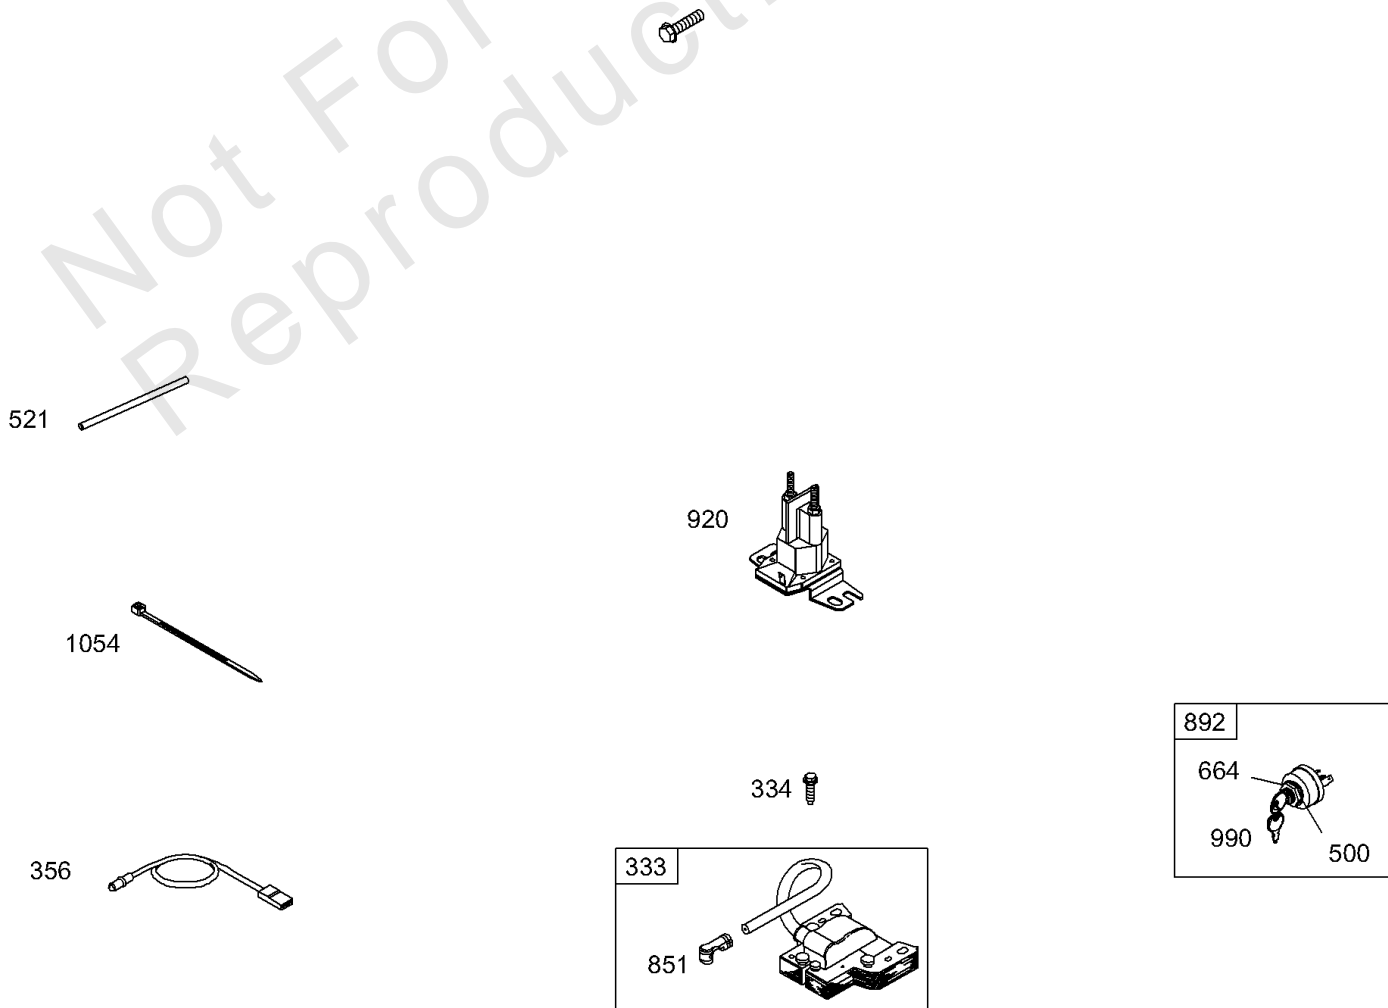

## ***Air Filter, Mufflers***

---

<b>REF NO</b>	<b>PART NO</b>	<b>QTY</b>	<b>DESCRIPTION</b>
994	392390		ARRESTOR, Spark
996	690678		SHIELD, Carburetor

---

Not For Reproduction

NOTE: ALL OLD STYLE STATORS USE  
REFERENCE NUMBER 1119 MOUNTING SCREW