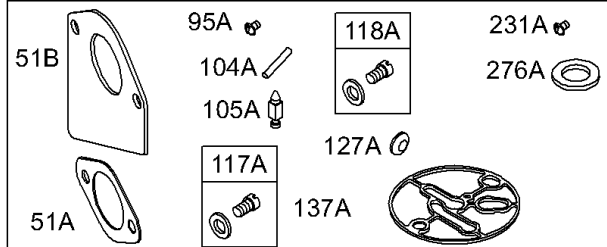

# NIKKI

977 CARBURETOR GASKET SET

121 CARBURETOR OVERHAUL KIT

977A CARBURETOR GASKET SET

121A CARBURETOR OVERHAUL KIT