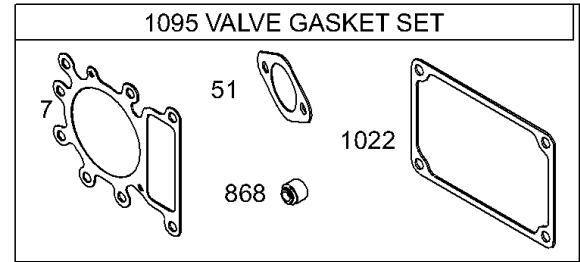

Cylinder Head, Rocker Cover, Oil Pump, Oil Filter

REF NO	PART NO	QTY	DESCRIPTION
5	698148		HEAD, Cylinder
7	273280S		GASKET, Cylinder Head
13	690360		SCREW -(Cylinder Head)
33	695760		VALVE, Exhaust
34	695761		VALVE, Intake
35	691279		SPRING, Valve -(Intake)
36	691279		SPRING, Valve -(Exhaust)
42	499586		KEEPER, Valve
45	690564		TAPPET, Valve
50	690193		MANIFOLD, Intake
51	692137		GASKET, Intake
51A	272569S		GASKET, Intake -Used Before Code Date 97100600
53	690227		STUD -(Carburetor)
54	691148		SCREW -(Intake Manifold) -Used After Code Date 97100500
54A	690953		SCREW -(Intake Manifold) -Used Before Code Date 97100600
192	691986		ADJUSTER, Rocker Arm
238	691843		CAP, Valve
287	691002		SCREW -(Dipstick Tube)
337	491055S		PLUG, Spark
383	89838S		WRENCH, Spark Plug
523	692014		DIPSTICK
524	281370S		SEAL, O-Ring -(Dipstick Tube)
525	691398		TUBE, Dipstick
617	692138		SEAL, O-Ring -(Intake Manifold)
635	691909		BOOT, Spark Plug
654	690958		NUT -(Carburetor)
737	691118		SCREW -(Oil Filter Adapter)
750	691033		SCREW -(Oil Pump Cover) -Used After Code Date 98063000
750A	692198		SCREW -(Oil Pump Cover) -Used Before Code Date 98070100
830	691095		STUD, Rocker Arm
842	691870		SEAL, O-Ring -(Dipstick Tube)
847	496415		DIPSTICK/TUBE ASSEMBLY
868	690968		SEAL, Valve
883	692236		GASKET, Exhaust
914	691108		SCREW -(Rocker Cover)
943	690589		SEAL, O-Ring -(Oil Pump Cover) -Used After Code Date 98063000