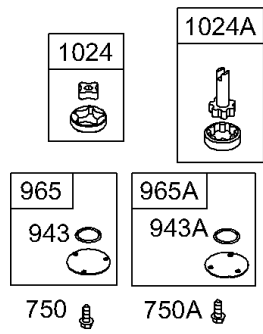

Cylinder Head, Rocker Cover, Oil Pump, Oil Filter

REF NO	PART NO	QTY	DESCRIPTION
5	698148		HEAD, Cylinder
7	273280S		GASKET, Cylinder Head
13	690360		SCREW -(Cylinder Head)
33	695760		VALVE, Exhaust
34	695761		VALVE, Intake
35	691279		SPRING, Valve -(Intake)
36	691279		SPRING, Valve -(Exhaust)
42	499586		KEEPER, Valve
45	690564		TAPPET, Valve
50	690193		MANIFOLD, Intake
51	692137		GASKET, Intake
51A	272569S		GASKET, Intake -Used Before Code Date 97100600
53	690227		STUD -(Carburetor)
54	691148		SCREW -(Intake Manifold) -Used After Code Date 97100500
54A	690953		SCREW -(Intake Manifold) -Used Before Code Date 97100600
192	691986		ADJUSTER, Rocker Arm
238	691843		CAP, Valve
287	691002		SCREW -(Dipstick Tube)
337	491055S		PLUG, Spark
383	89838S		WRENCH, Spark Plug
523	692014		DIPSTICK
524	281370S		SEAL, O-Ring -(Dipstick Tube)
525	691398		TUBE, Dipstick
617	692138		SEAL, O-Ring -(Intake Manifold)
635	691909		BOOT, Spark Plug
654	690958		NUT -(Carburetor)
737	691118		SCREW -(Oil Filter Adapter)
750	691033		SCREW -(Oil Pump Cover) -Used After Code Date 98063000
750A	692198		SCREW -(Oil Pump Cover) -Used Before Code Date 98070100
830	691095		STUD, Rocker Arm
842	691870		SEAL, O-Ring -(Dipstick Tube)
847	496415		DIPSTICK/TUBE ASSEMBLY
868	690968		SEAL, Valve
883	692236		GASKET, Exhaust
914	691108		SCREW -(Rocker Cover)
943	690589		SEAL, O-Ring -(Oil Pump Cover) -Used After Code Date 98063000