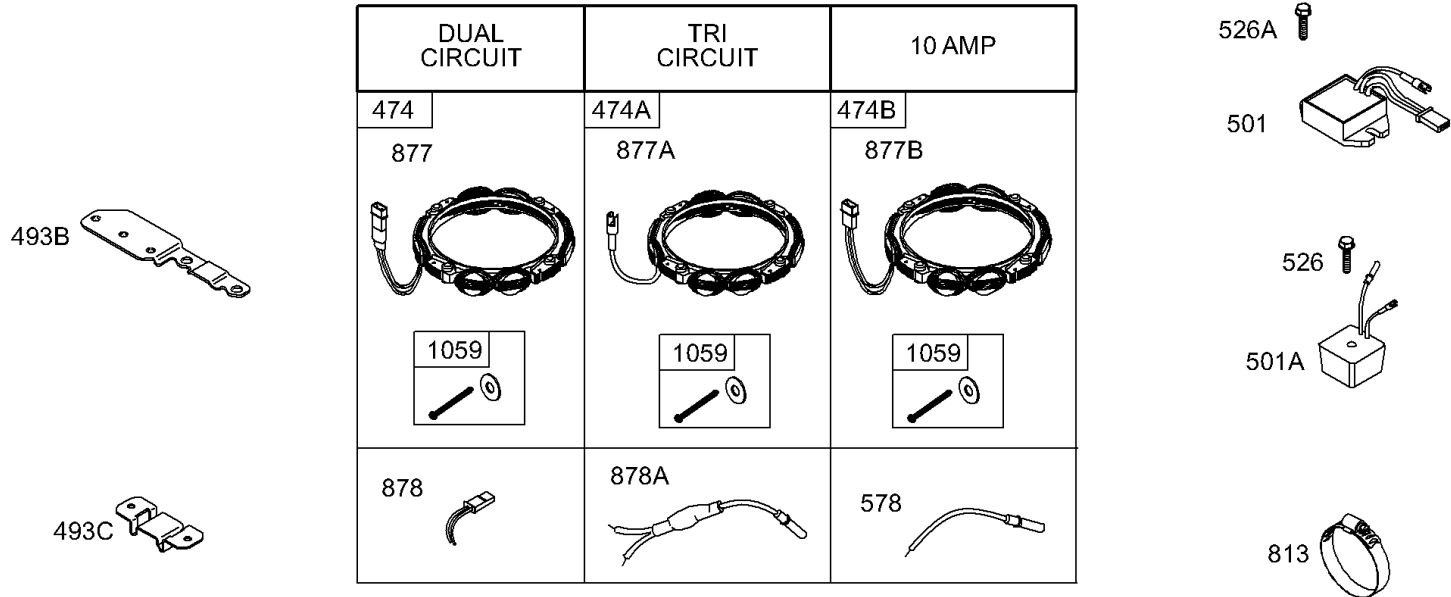

NOTE: ALL OLD STYLE STATORS USE
REFERENCE NUMBER 1119 MOUNTING SCREW