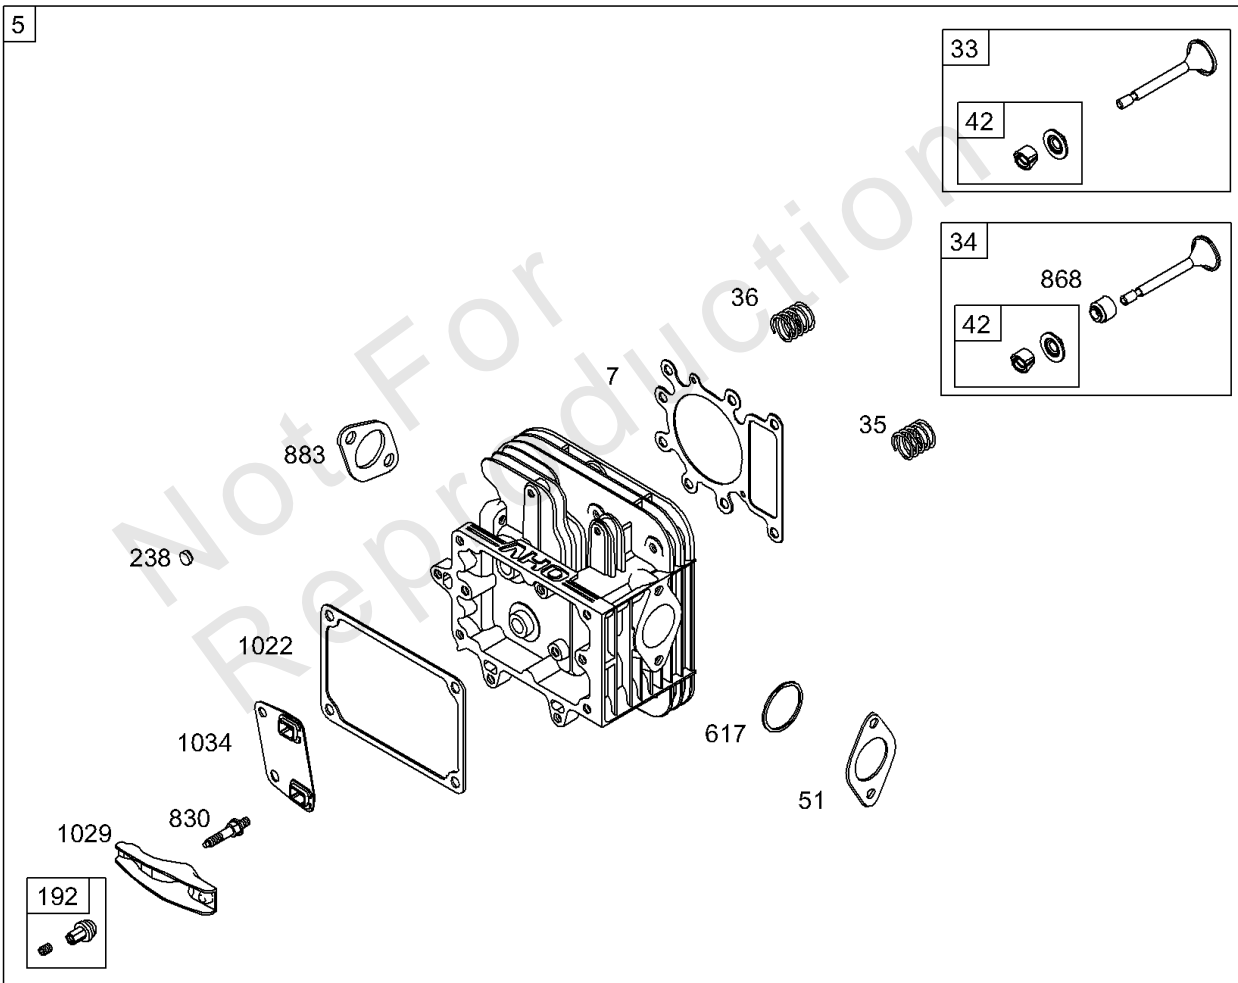

Crankshaft, Sump, Cylinder, Piston/Rings, Connecting Rod

REF NO	PART NO	QTY	DESCRIPTION
357	691483		KEY, Drive Pulley
358	495993		GASKET SET, Engine -Used Before Code Date 97100600
358	691580		GASKET SET, Engine -Used After Code Date 97100500
415	690283		PLUG, Oil -(Pressure Relief Valve)
479	691627		SCREW -(Oil Pump Screen) -Used Before Code Date 94110700
524	281370S		SEAL, O-Ring -(Dipstick Tube)
552	491986		BUSHING, Governor Crank -(1/4 I.D.)
617	692138		SEAL, O-Ring -(Intake Manifold)
691	692407		SEAL, Governor Shaft
718	690959		PIN, Locating
733	698139		SCREW -(Crankshaft Extension)
741	691284		GEAR, Timing
757	691714		LINK, Counterweight -(-Used After Code Date 78100411)
758	692423		COUNTERWEIGHT
759	691239		PIN, Counterweight
761	691096		SCREW -(Counterweight)
810	691779		EXTENSION, Crankshaft
842	691870		SEAL, O-Ring -(Dipstick Tube)
868	690968		SEAL, Valve
943	690589		SEAL, O-Ring -(Oil Pump Cover) -Used After Code Date 98063000
988	691317		GASKET, Oil Adapter
1017	690770		SCREEN, Oil Pump -Used After Code Date 98071900
1017A	691216		SCREEN, Oil Pump
1017B	225019		SCREEN, Oil Pump -Used Before Code Date 94110700
1022	272475S		GASKET, Rocker Cover
1032	491710		SPRING, Compression
1035	693784		SHAFT, Pump -Used After Code Date 98063000
1055	690528		TUBE, Oil Pump
1058	274789		MANUAL, Operator's -(Emission)
1058	272904		MANUAL, Operator's -(Non Emission)
1330	272147		MANUAL, Repair