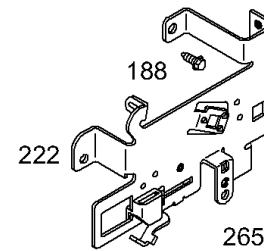

232

404

614

227

505

562

188

222

## Cylinder Head, Rocker Cover, Oil Pump, Oil Filter

REF NO	PART NO	QTY	DESCRIPTION
943A	690604		SEAL, O-Ring -(Oil Pump Cover) -Used Before Code Date 98070100
965	499613		COVER, Oil Pump -Used After Code Date 98063000
965A	496745		COVER, Oil Pump -Used Before Code Date 98070100
988	691317		GASKET, Oil Adapter
1022	272475S		GASKET, Rocker Cover
1023	692492		COVER, Rocker
1023A	691192		COVER, Rocker
1024	499054		PUMP, Oil -Used After Code Date 98063000
1024A	493884		PUMP, Oil -Used Before Code Date 98070100
1026	692011		ROD, Push -(Exhaust)
1026	692003		ROD, Push -(Intake)
1027	492932S		FILTER, Oil
1028	496744		ADAPTER, Oil Filter
1029	691751		ARM, Rocker
1034	690822		GUIDE, Push Rod
1095	691581		GASKET SET, Valve -Used After Code Date 97100500
1095A	495992		GASKET SET, Valve -Used Before Code Date 97100600