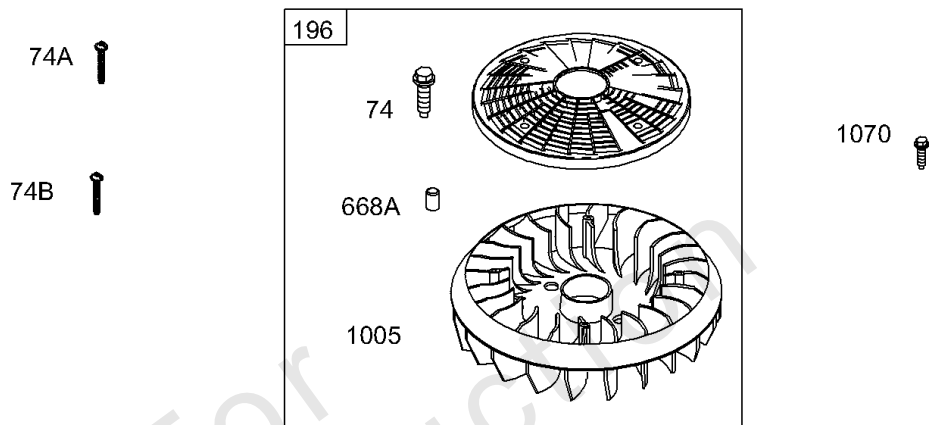

Flywheel, Ring Gear, Screens

REF NO	PART NO	QTY	DESCRIPTION
23	693556		FLYWHEEL -(Steel Ring Gear)
73	494439		SCREEN, Rotating
74	691658		SCREW -(Rotating Screen) (1 3/4)
74A	691674		SCREW -(Rotating Screen) (1 1/2)
74B	698425		SCREW -(Rotating Screen) (1 1/4" Long)
75	690582		WASHER -(Flywheel)
165	693148		NUT -(Ring Gear)
196	695493		FAN/SCREEN ASSEMBLY
363	19203		PULLER, Flywheel
668A	691215		SPACER -(Rotating Screen)
668B	691500		SPACER -(Rotating Screen)
695	693109		SCREW -(Ring Gear)
726	-----		Gear-Ring -(Services Steel Ring Gear Only)(For Replacement Starter Motor, SeeReference 309)
726A	696537		GEAR, Ring -(Aluminum)(Services Plastic Ring Gear Only)
783	693713		GEAR, Pinion -(Steel Ring Gear Only)
783A	695708		GEAR, Pinion
934	691058		SCREW -(Fan Retainer)
1005	697853		FAN, Flywheel
1006	690452		RETAINER, Fan
1051	691265		RING, Retaining
1070	690372		SCREW -(Flywheel Fan)