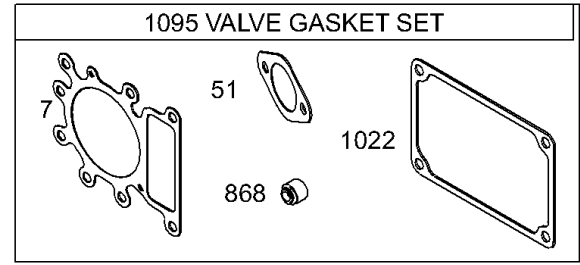

Crankshaft, Sump, Cylinder, Piston/Rings, Connecting Rod

REF NO	PART NO	QTY	DESCRIPTION
357	691483		KEY, Drive Pulley
358	495993		GASKET SET, Engine -Used Before Code Date 97100600
358	691580		GASKET SET, Engine -Used After Code Date 97100500
415	690283		PLUG, Oil -(Pressure Relief Valve)
479	691627		SCREW -(Oil Pump Screen) -Used Before Code Date 94110700
524	281370S		SEAL, O-Ring -(Dipstick Tube)
552	491986		BUSHING, Governor Crank -(1/4 I.D.)
617	692138		SEAL, O-Ring -(Intake Manifold)
691	692407		SEAL, Governor Shaft
718	690959		PIN, Locating
733	698139		SCREW -(Crankshaft Extension)
741	691284		GEAR, Timing
757	691714		LINK, Counterweight -(-Used After Code Date 78100411)
758	692423		COUNTERWEIGHT
759	691239		PIN, Counterweight
761	691096		SCREW -(Counterweight)
810	691779		EXTENSION, Crankshaft
842	691870		SEAL, O-Ring -(Dipstick Tube)
868	690968		SEAL, Valve
943	690589		SEAL, O-Ring -(Oil Pump Cover) -Used After Code Date 98063000
988	691317		GASKET, Oil Adapter
1017	690770		SCREEN, Oil Pump -Used After Code Date 98071900
1017A	691216		SCREEN, Oil Pump
1017B	225019		SCREEN, Oil Pump -Used Before Code Date 94110700
1022	272475S		GASKET, Rocker Cover
1032	491710		SPRING, Compression
1035	693784		SHAFT, Pump -Used After Code Date 98063000
1055	690528		TUBE, Oil Pump
1058	274789		MANUAL, Operator's -(Emission)
1058	272904		MANUAL, Operator's -(Non Emission)
1330	272147		MANUAL, Repair