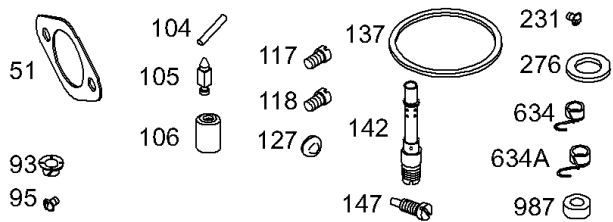

121 CARBURETOR OVERHAUL KIT