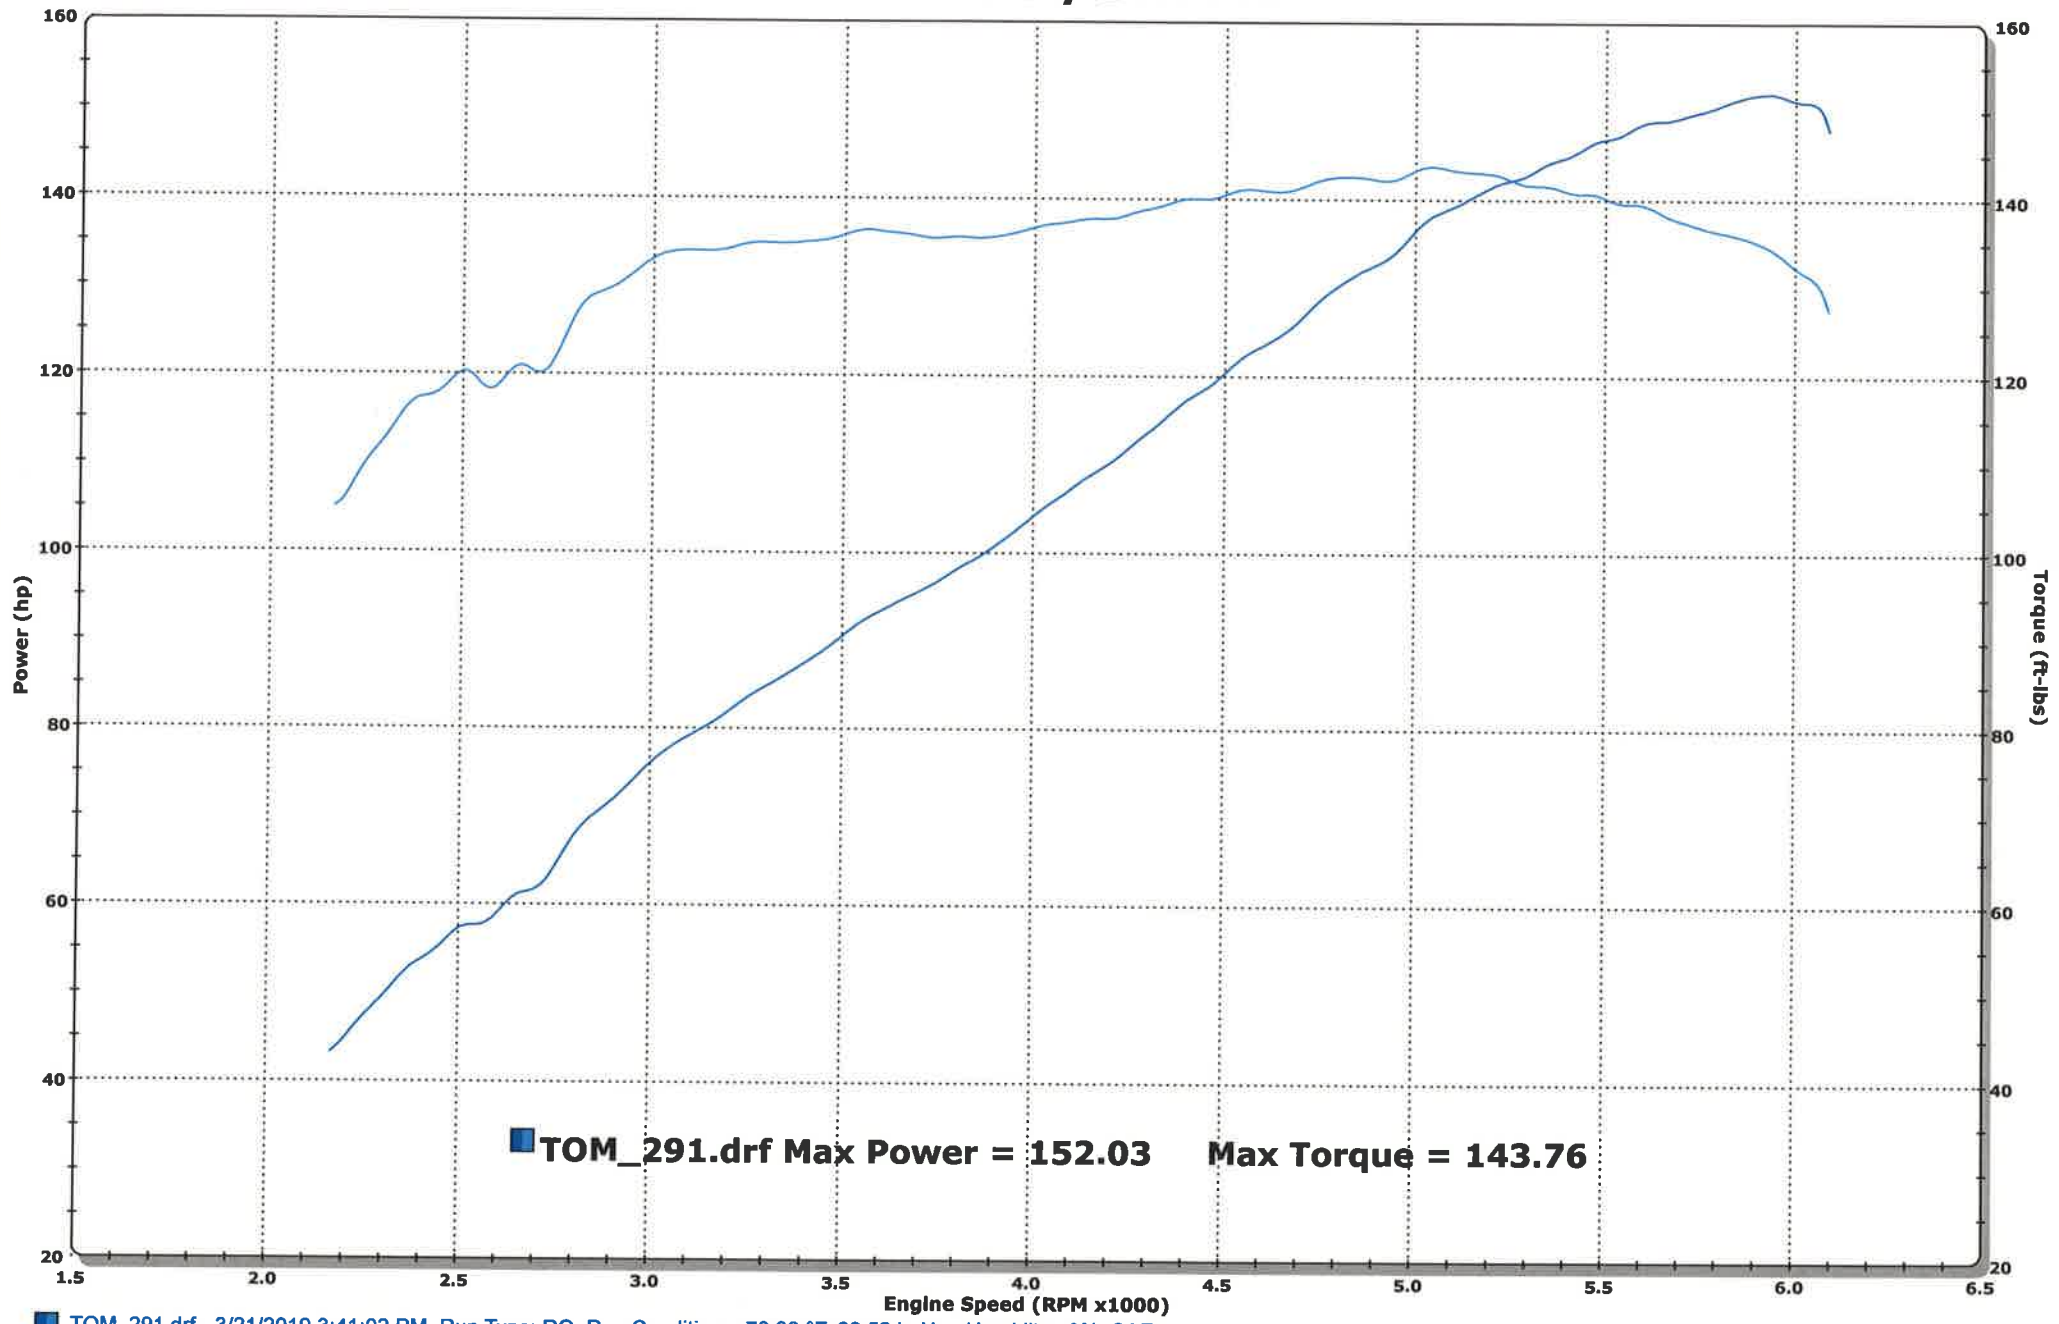

Yankee Harley-Davidson

TOM_291.drf Max Power = 152.03 Max Torque = 143.76

TOM_291.drf - 3/21/2019 3:41:02 PM Run Type: RO Run Conditions: 78.33 °F, 29.52 in-Hg, Humidity: 8%, SAE: 0.99
2017 FLHXS MOD 6TH GEAR RUN
Max Power = 152.03 Max Torque = 143.76
VIN 643311, MILES 4529, FUEL MOTO 124CI M8, FUEL MOTO LVL A HEADS, WOOD 408 CAM, SE MODIFIED A/C, FUEL MOTO XXX WITH STREET OUTLAWS, TTS MASTERTUNE, TUNED BY MATT SOWDER @ YANKEE H-D