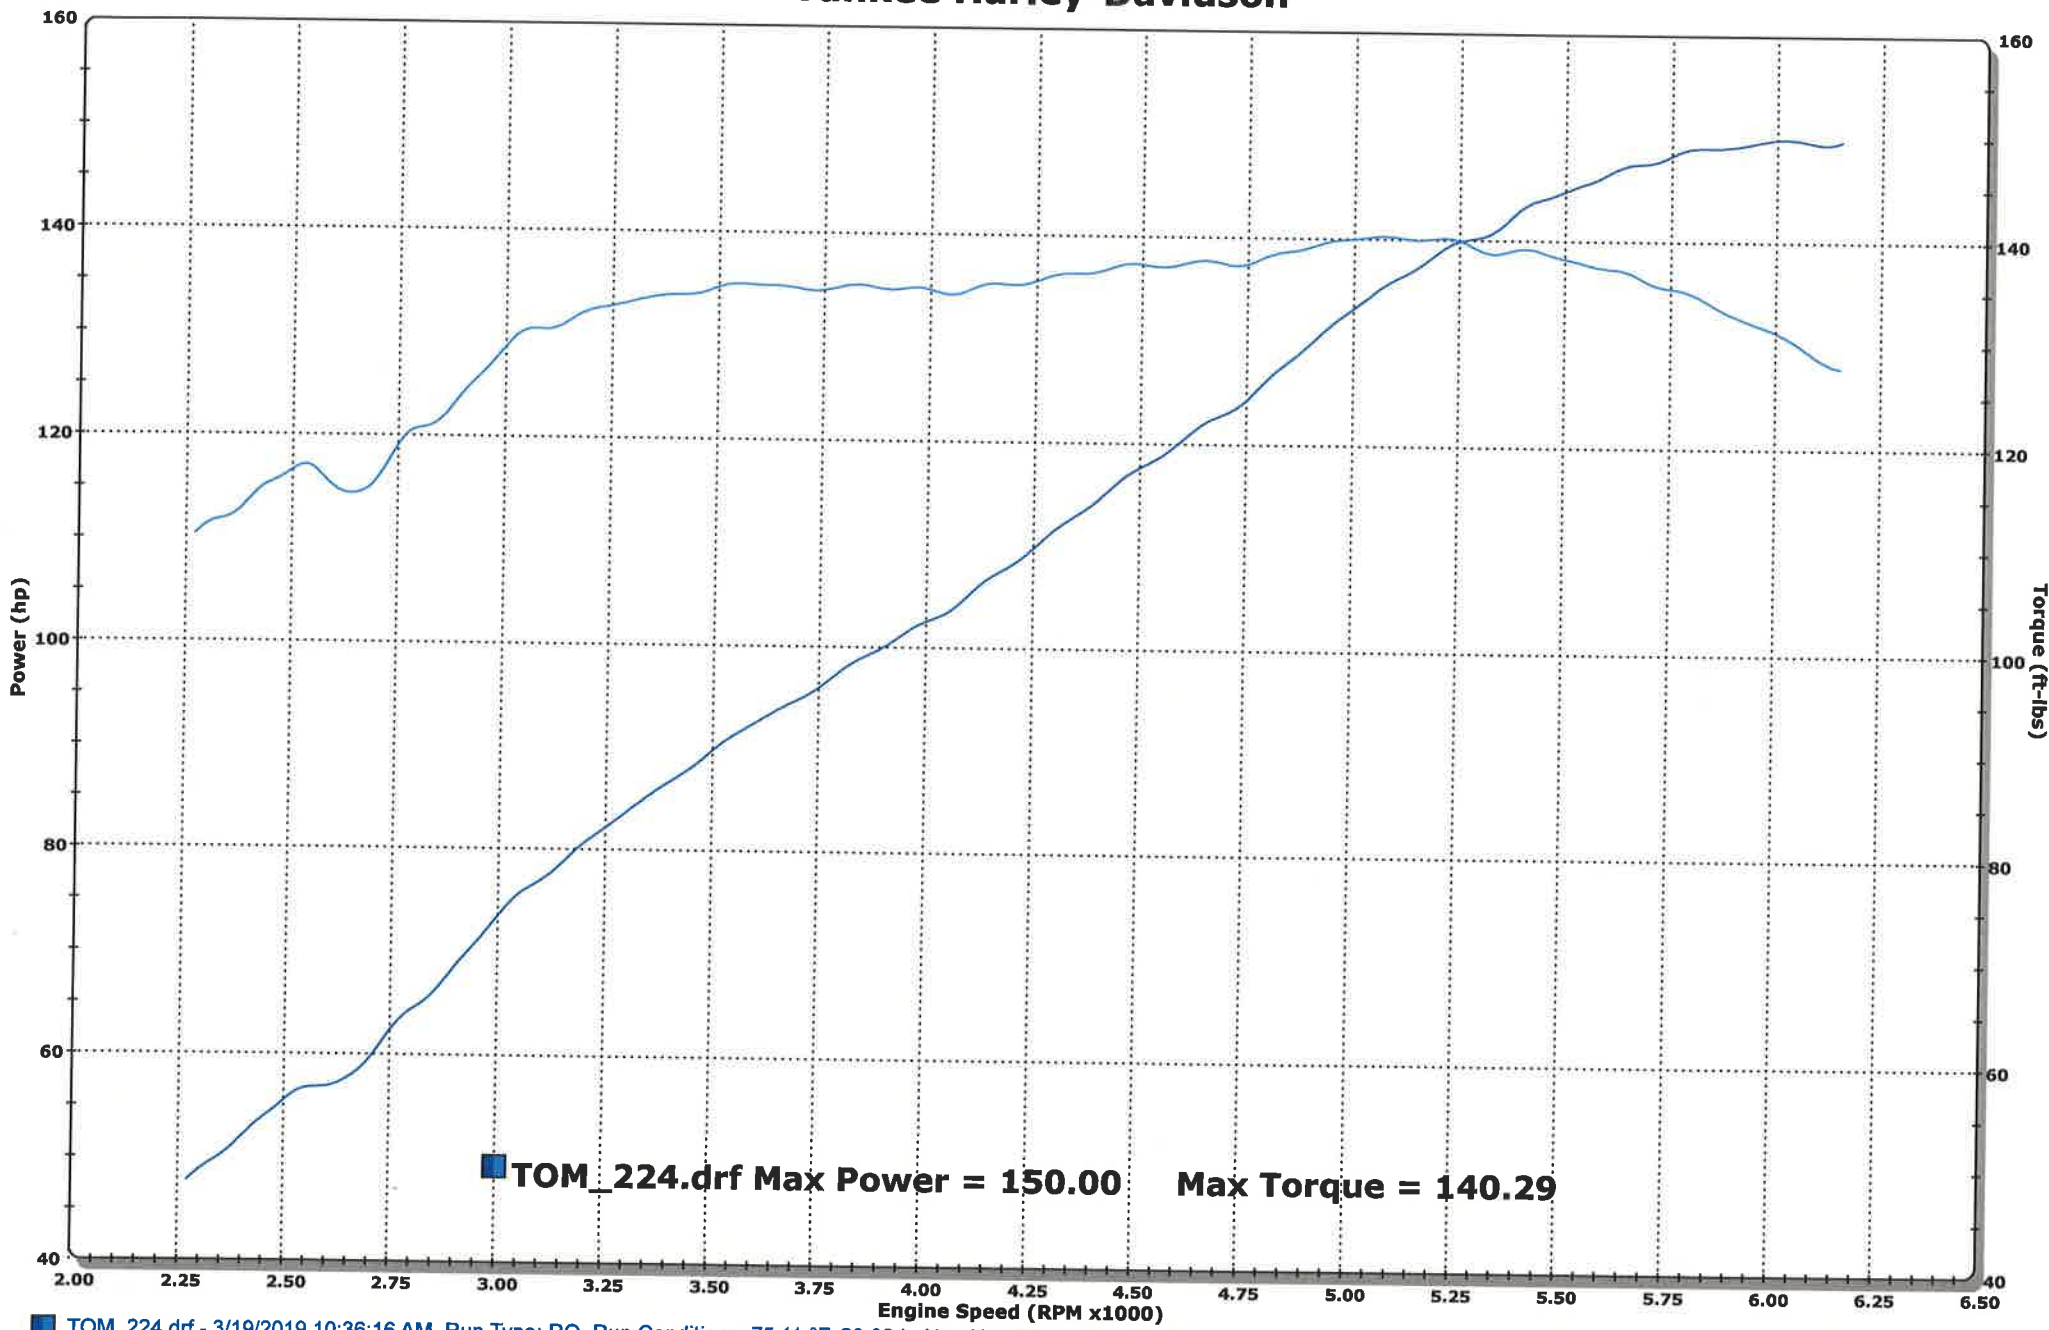

# Yankee Harley-Davidson

**TOM\_224.drf Max Power = 150.00 Max Torque = 140.29**

**TOM\_224.drf - 3/19/2019 10:36:16 AM Run Type: RO Run Conditions: 75.11 °F, 29.89 in-Hg, Humidity: 5%, SAE: 0.97**  
2017 FLHXS MOD 6TH GEAR RUN  
Max Power = 150.00 Max Torque = 140.29  
VIN 643311, MILES 4529, FUEL MOTO 124CI M8, FUEL MOTO LVL A HEADS, WOOD 408 CAM, SE MODIFIED A/C, FUEL MOT STREET OUTLAWS, TTS MASTERTUNE, TUNED BY MATT SOWDER @ YANKEE H-D