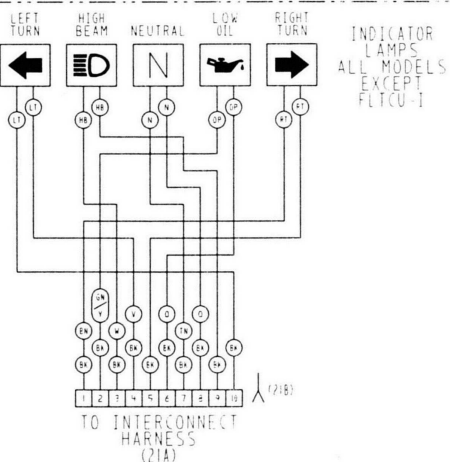

# 1996 FLHTC INSTRUMENTS + HAND CONTROLS

ALL MODELS EXCEPT FLTCU-1

ALL MODELS EXCEPT FLTCU-1

WIRE COLOR CODE KEY					
BK = BLACK	GN = GREEN	LGN = LIGHT GREEN			
BN = BROWN	BE = BLUE	PK = PINK			
R = RED	V = VIOLET	TN = TAN			
O = ORANGE	GY = GREY				
Y = YELLOW	W = WHITE				

WIRE COLOR - XX / XX - STRIPE COLOR