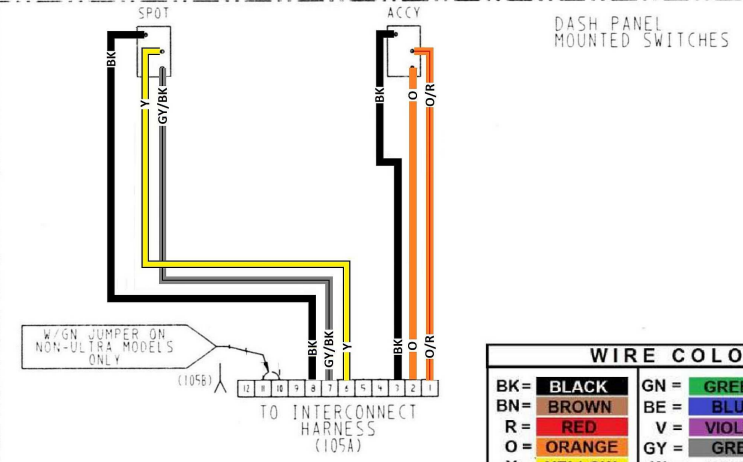

# 1996 FLHTC INSTRUMENTS + HAND CONTROLS

ALL MODELS EXCEPT FLTCU-1

ALL MODELS EXCEPT FLTCU-1

WIRE COLOR CODE KEY					
BK = BLACK	GN = GREEN	LGN = LIGHT GREEN			
BN = BROWN	BE = BLUE	PK = PINK			
R = RED	V = VIOLET	TN = TAN			
O = ORANGE	GY = GREY				
Y = YELLOW	W = WHITE				

WIRE COLOR - XX / XX - STRIPE COLOR