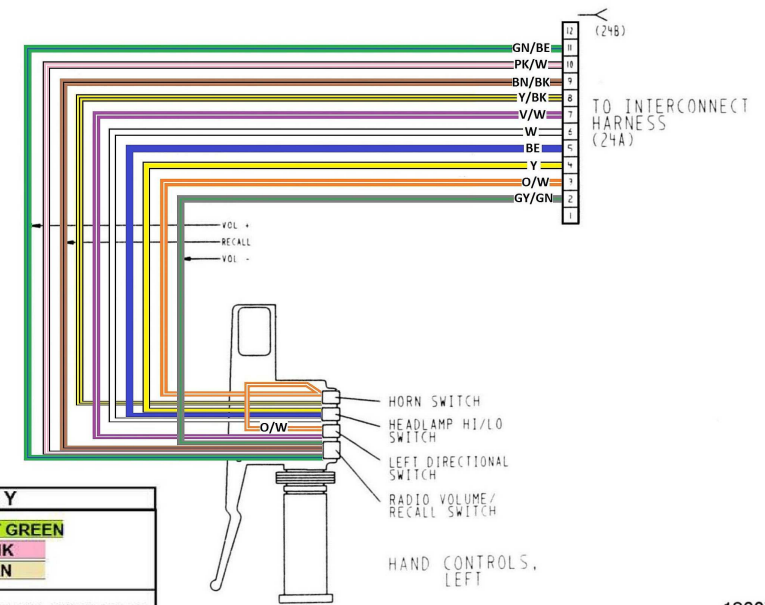

# 1996 FLHTC INSTRUMENTS + HAND CONTROLS

ALL MODELS EXCEPT FLTCU-1

ALL MODELS EXCEPT FLTCU-1

WIRE COLOR CODE KEY					
BK = BLACK	GN = GREEN	LGN = LIGHT GREEN			
BN = BROWN	BE = BLUE	PK = PINK			
R = RED	V = VIOLET	TN = TAN			
O = ORANGE	GY = GREY				
Y = YELLOW	W = WHITE				

WIRE COLOR - XX / XX - STRIPE COLOR