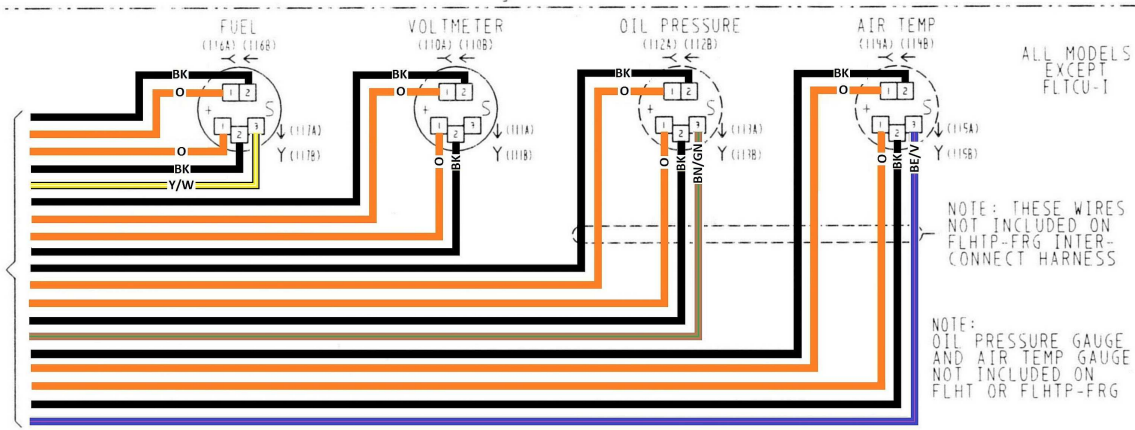

# 1996 FLHTC INSTRUMENTS + HAND CONTROLS

ALL MODELS EXCEPT FLTCU-1

ALL MODELS EXCEPT FLTCU-1

WIRE COLOR CODE KEY					
BK = BLACK	GN = GREEN	LGN = LIGHT GREEN			
BN = BROWN	BE = BLUE	PK = PINK			
R = RED	V = VIOLET	TN = TAN			
O = ORANGE	GY = GREY				
Y = YELLOW	W = WHITE				

WIRE COLOR - XX / XX - STRIPE COLOR