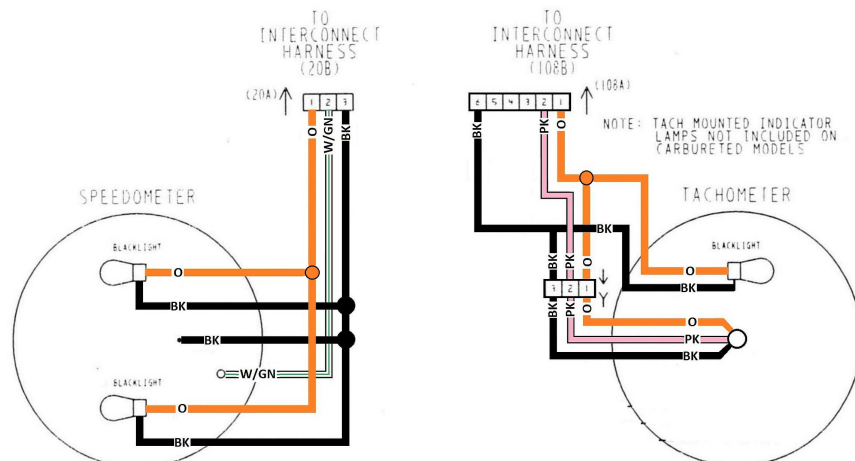

# 1996 FLHTC INSTRUMENTS + HAND CONTROLS

ALL MODELS EXCEPT FLTCU-1

ALL MODELS EXCEPT FLTCU-1

WIRE COLOR CODE KEY					
BK = BLACK	GN = GREEN	LGN = LIGHT GREEN			
BN = BROWN	BE = BLUE	PK = PINK			
R = RED	V = VIOLET	TN = TAN			
O = ORANGE	GY = GREY				
Y = YELLOW	W = WHITE				

WIRE COLOR - XX / XX - STRIPE COLOR