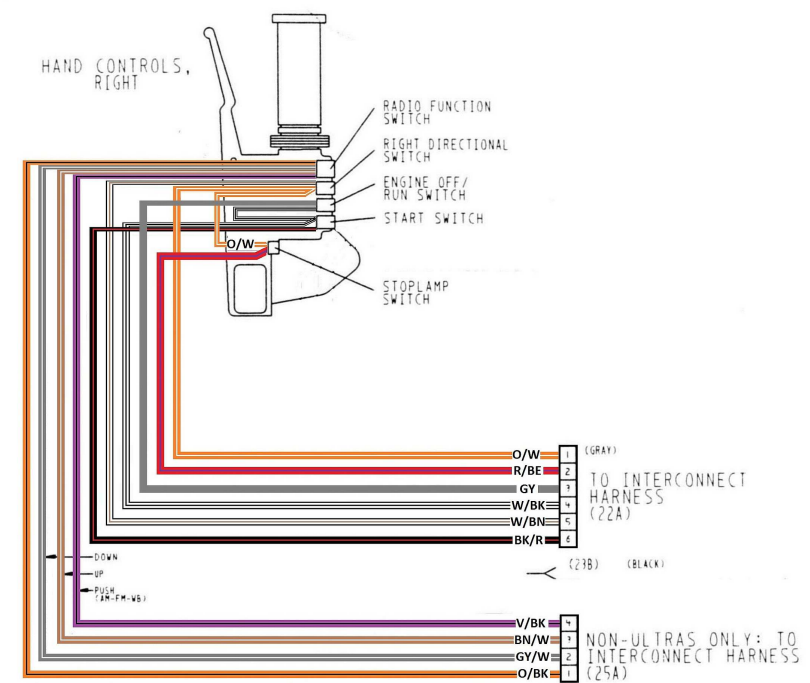

# 1996 FLHTC INSTRUMENTS + HAND CONTROLS

ALL MODELS EXCEPT FLTCU-1

ALL MODELS EXCEPT FLTCU-1

WIRE COLOR CODE KEY					
BK = BLACK	GN = GREEN	LGN = LIGHT GREEN			
BN = BROWN	BE = BLUE	PK = PINK			
R = RED	V = VIOLET	TN = TAN			
O = ORANGE	GY = GREY				
Y = YELLOW	W = WHITE				

WIRE COLOR - XX / XX - STRIPE COLOR