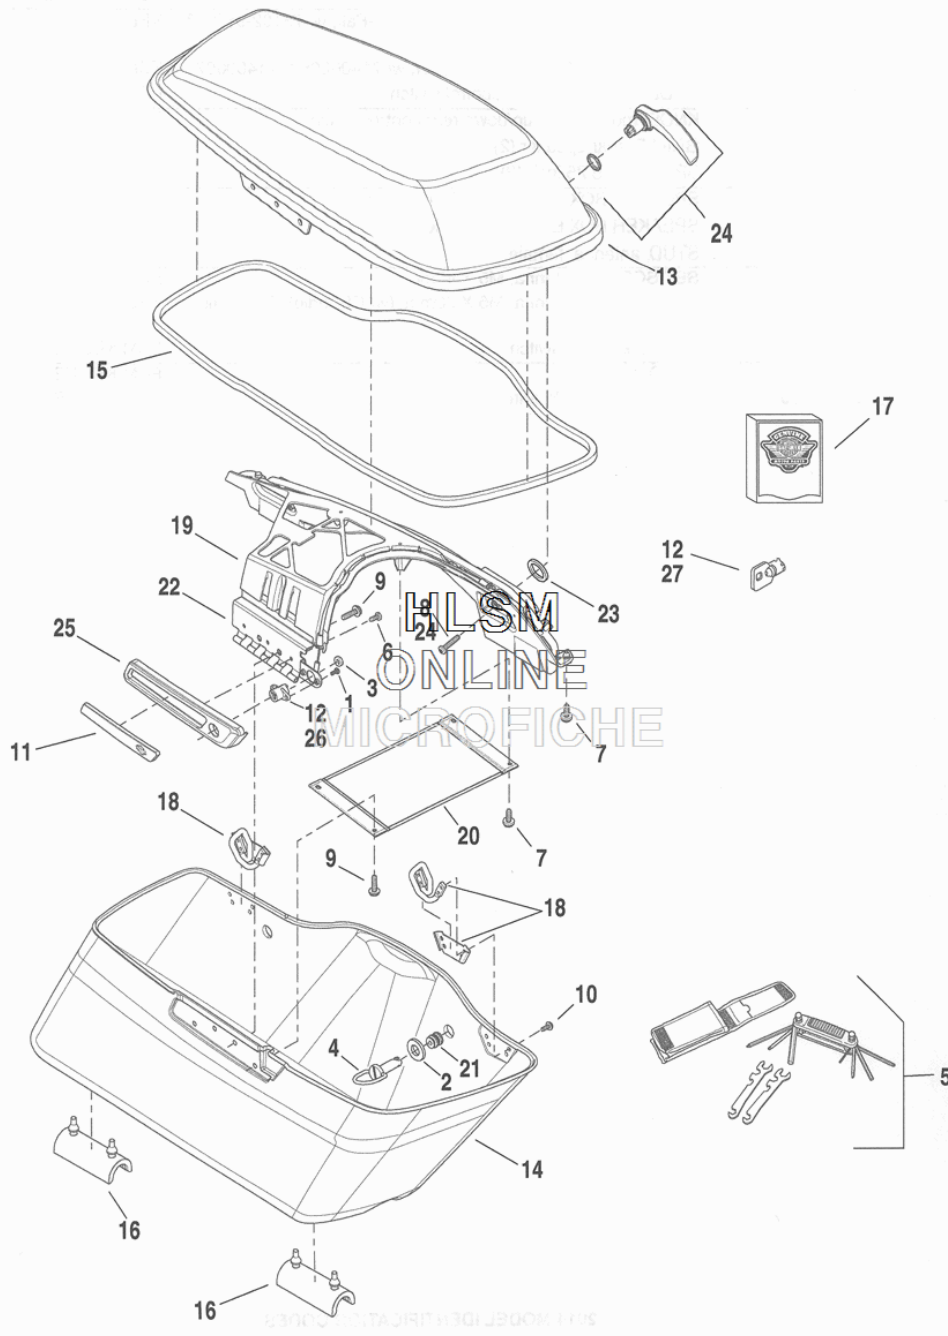

June 15, 2016

(prices subject to change without notice)

REF. NO.	PART NUMBER	DESCRIPTION	REQ	Ronnies' PRICE EACH
1	3656	SCREW	4	0.49
2	6229W	WASHER	4	0.49
3	7586	JAMNUT	2	0.49
4	90834-95B	BAIL HEAD STUD (NOTE: REMOVE BAIL FOR INTERNATIONAL ONLY SALE, EXCLUDING JAPAN)	4	9.99
5	94435-10	TOOL KIT (EXCEPT JAPAN)	1	36.49
6	10200062	SCREW	6	0.49
7	10200063	SCREW	12	0.49
8	10200064	SCREW	2	0.49
9	10200065	SCREW	8	0.49
10	10200103	SCREW	16	0.49
11	67900065	REFLECTOR, LEFT (RED) (DOMESTIC)	1	7.99
11	67900066	REFLECTOR, LEFT (AMBER) (INTERNATIONAL ONLY)	1	7.99
11	67900067	REFLECTOR, RIGHT (RED) (DOMESTIC)	1	7.99
11	67900068	REFLECTOR, RIGHT (AMBER) (INTERNATIONAL ONLY)	1	7.99
12	71400015	LOCKSET, COMPLETE, W/KEYS, IGNITION KNOB, SADDLEBAG, & TOUR-PAK LOCKS	1	120.49
13	90200411	SADDLEBAG COVER, RIGHT (UNPAINTED)	1	128.99
13	90201058BHY	SADDLEBAG COVER, RIGHT(VIVID BLACK W/ SILVER AND SILVER STRIPES)	1	233.99
13	90201058DTA	SADDLEBAG COVER, RIGHT(BLACKENED CAYENNE W/ BURGUNDY AND GOLD STRIPES)	1	295.99
13	90201058DPT	SADDLEBAG COVER, RIGHT(CANDY ORANGE W/ GOLD AND BURGUNDY STRIPES)	1	295.99
13	90201058DKF	SADDLEBAG COVER, RIGHT(MIDNIGHT PEARL W/ BLUE AND GOLD STRIPES)	1	295.99
13	90201058DJQ	SADDLEBAG COVER, RIGHT(BIG BLUE PEARL & VIVID BLACK W/ BLUE AND SILVER STRIPES) (2-TONE)	1	309.49
13	90201058DTI	SADDLEBAG COVER, RIGHT(MYSTERIOUS RED SUNGLO & BLACKENED CAYENNE W/ TAN AND RED STRIPES) (2-TONE)	1	309.49
13	90201058DKD	SADDLEBAG COVER, RIGHT(BIRCH WHITE & MIDNIGHT PEARL W/ BLUE AND TAN STRIPES) (2-TONE)	1	309.49
13	90201058DUB	SADDLEBAG COVER, RIGHT(SAND PEARL & CANYON BROWN W/ BURGUNDY AND GOLD STRIPES) (2-TONE)	1	342.49
13	90200413	SADDLEBAG COVER, LEFT (UNPAINTED)	1	128.99
13	90201057BHY	SADDLEBAG COVER, LEFT(VIVID BLACK W/ SILVER AND SILVER STRIPES)	1	233.99